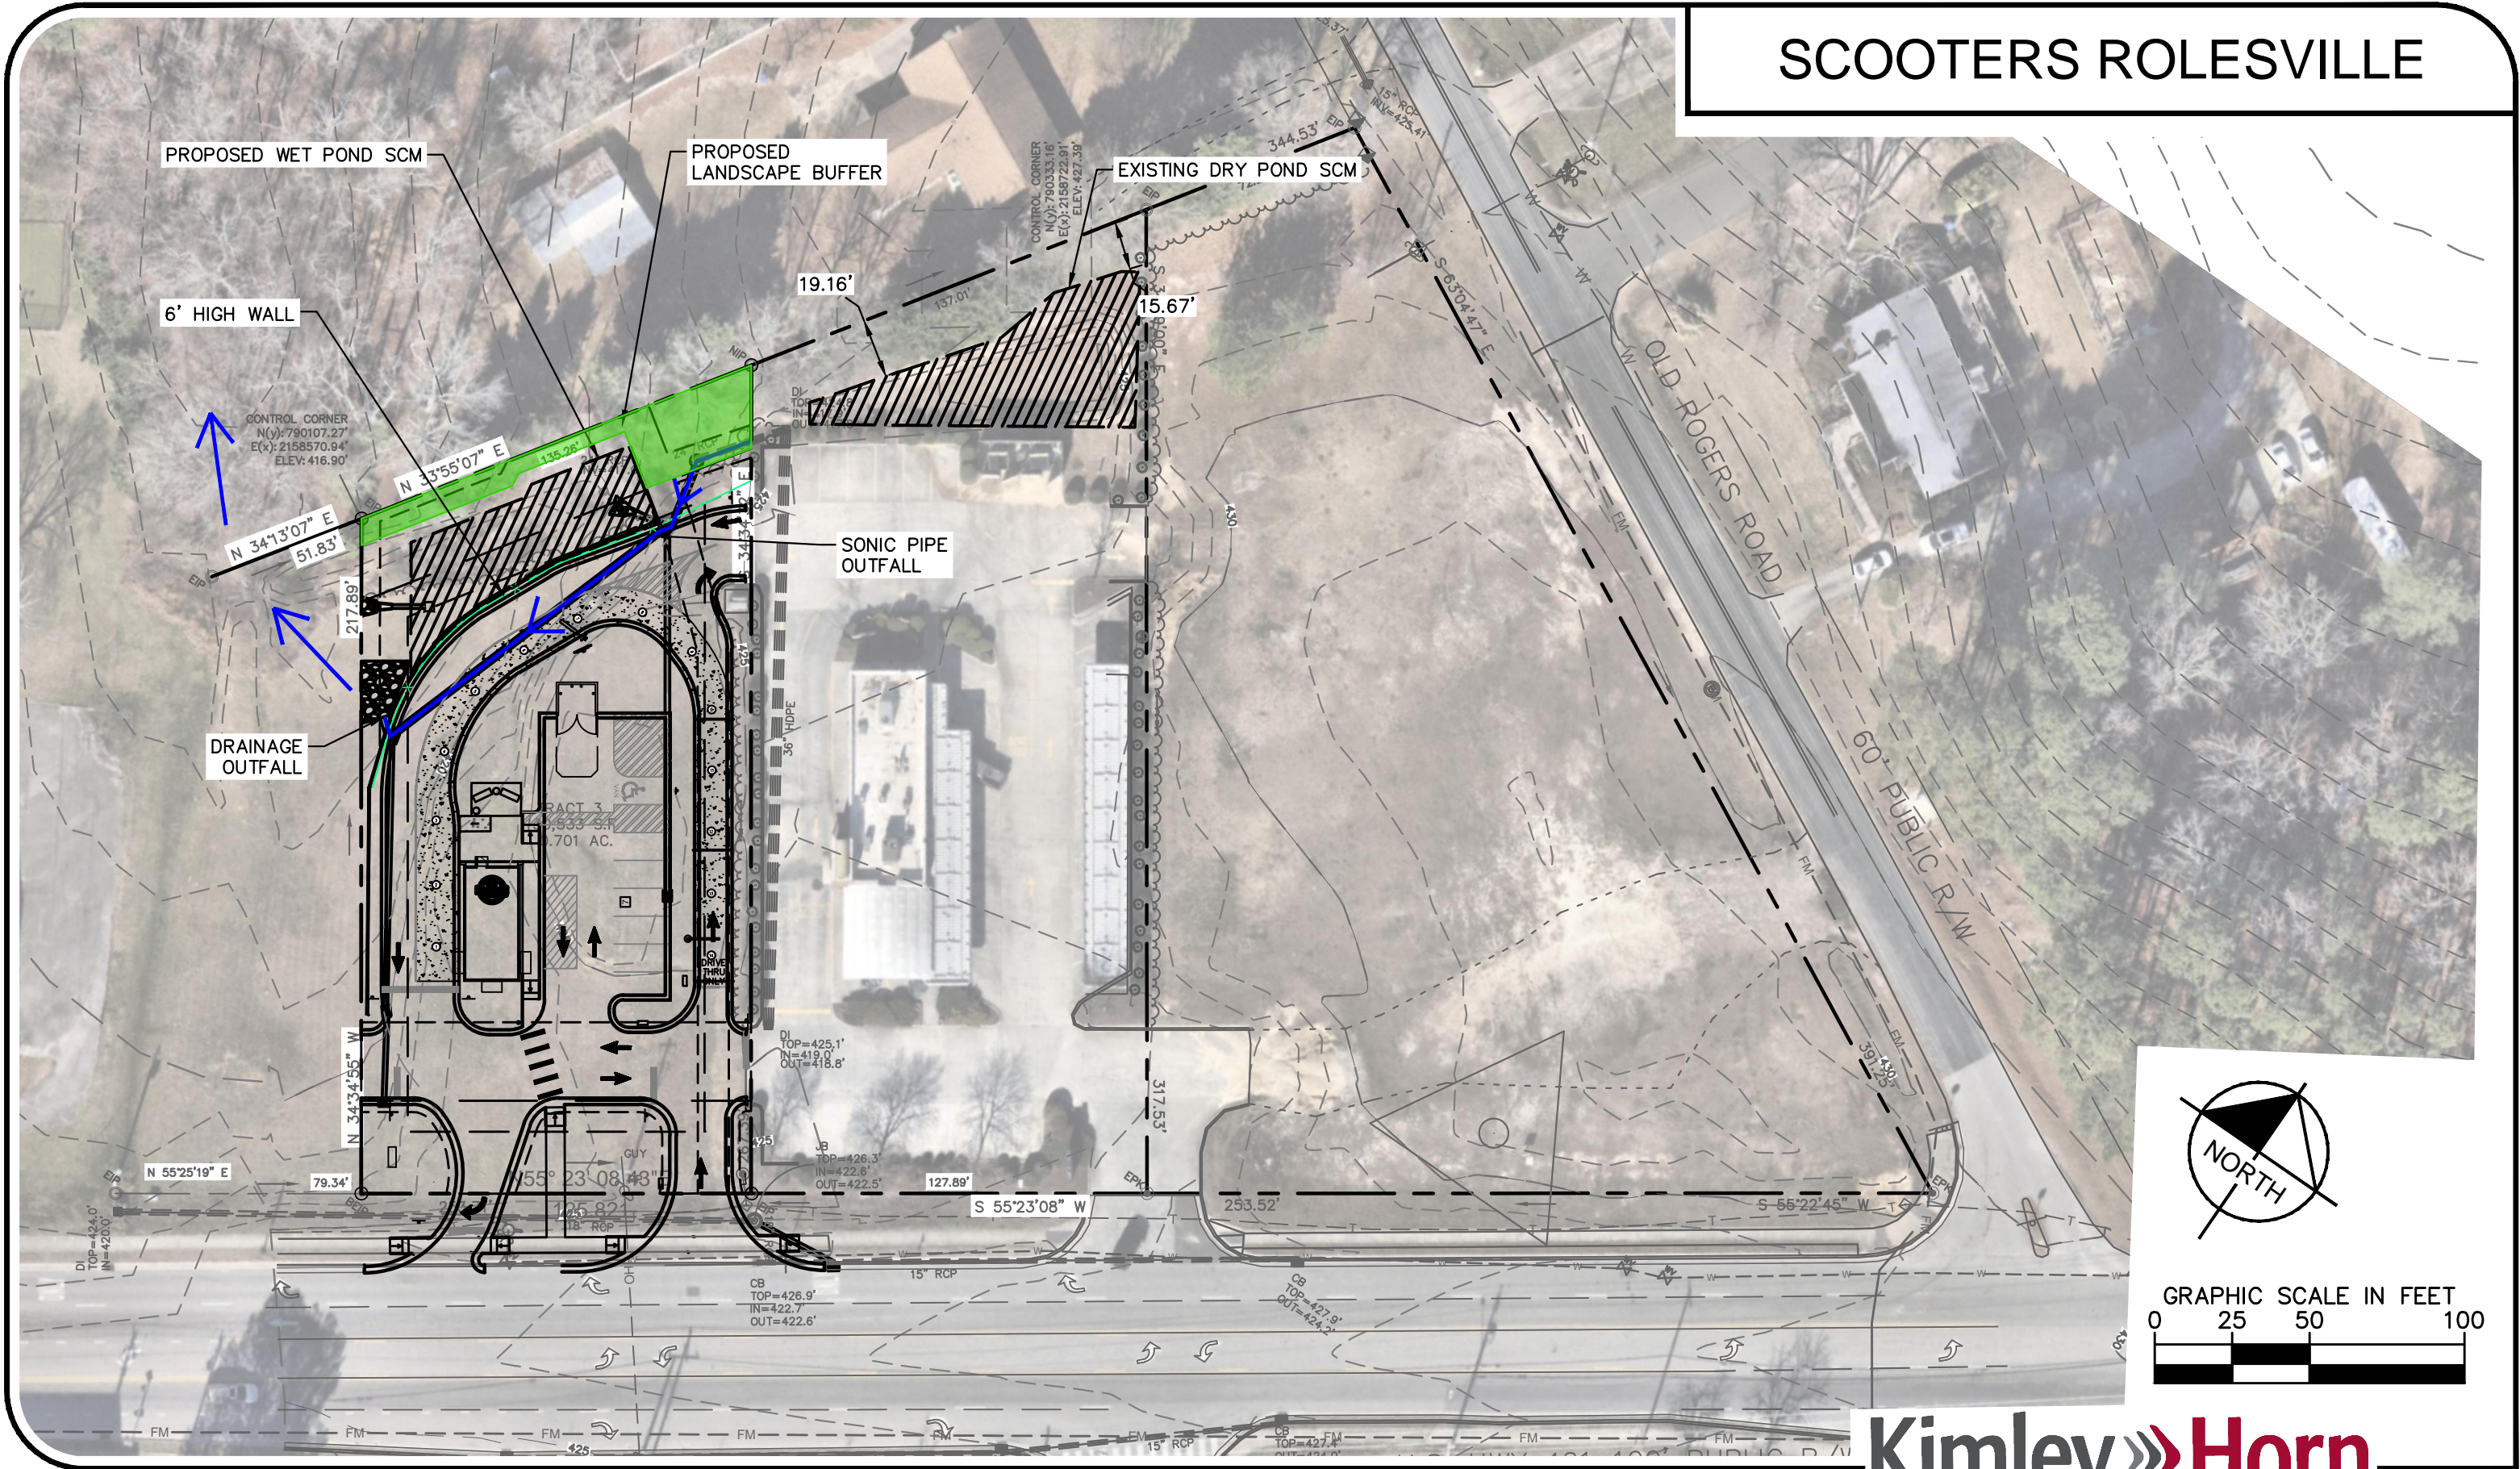

SCOOTERS ROLESVILLE

VARIANCE EXHIBIT

KHA PROJECT NO: 016485000
DATE: 03/04/2024

Kimley»Horn

© 2024 KIMLEY-HORN AND ASSOCIATES, INC.
421 FAYETTEVILLE STREET, SUITE 600, RALEIGH, NC 27601
PHONE: 919-677-2000 FAX: 919-677-2050
WWW.KIMLEY-HORN.COM