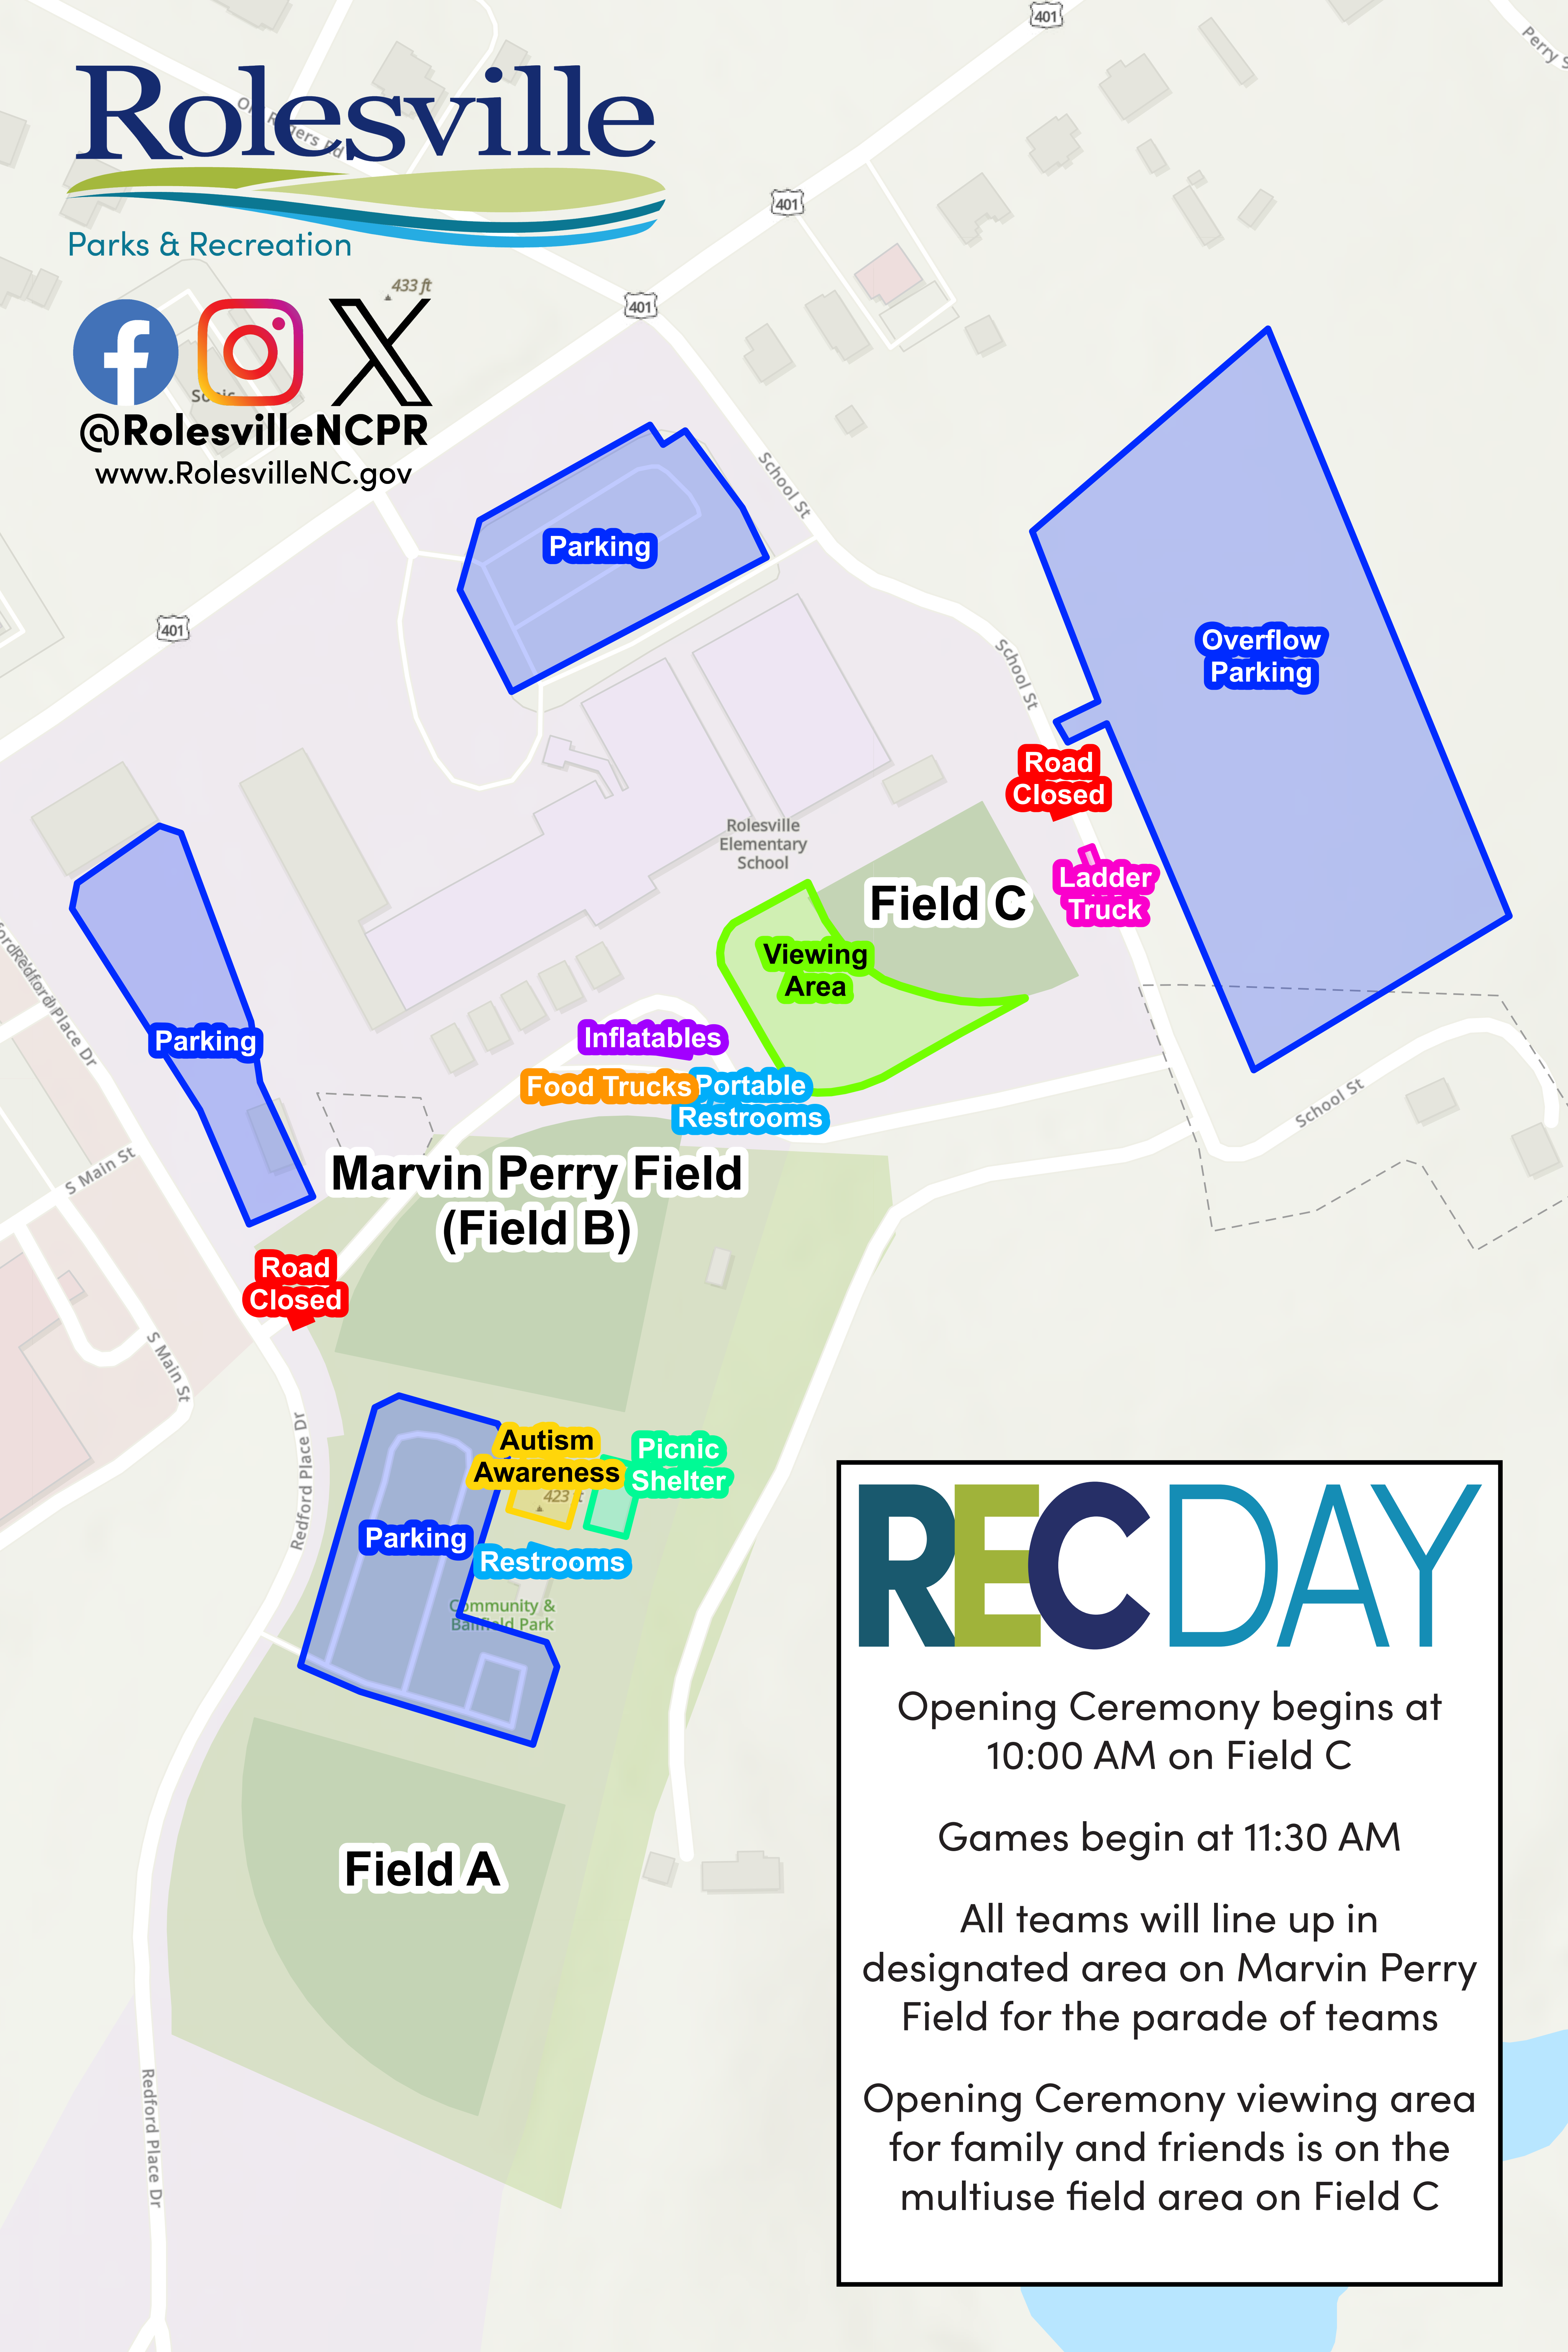

Rolesville

Parks & Recreation

@RolesvilleNCPR

www.RolesvilleNC.gov

RECDAY

Opening Ceremony begins at 10:00 AM on Field C

Games begin at 11:30 AM

All teams will line up in designated area on Marvin Perry Field for the parade of teams

Opening Ceremony viewing area for family and friends is on the multiuse field area on Field C