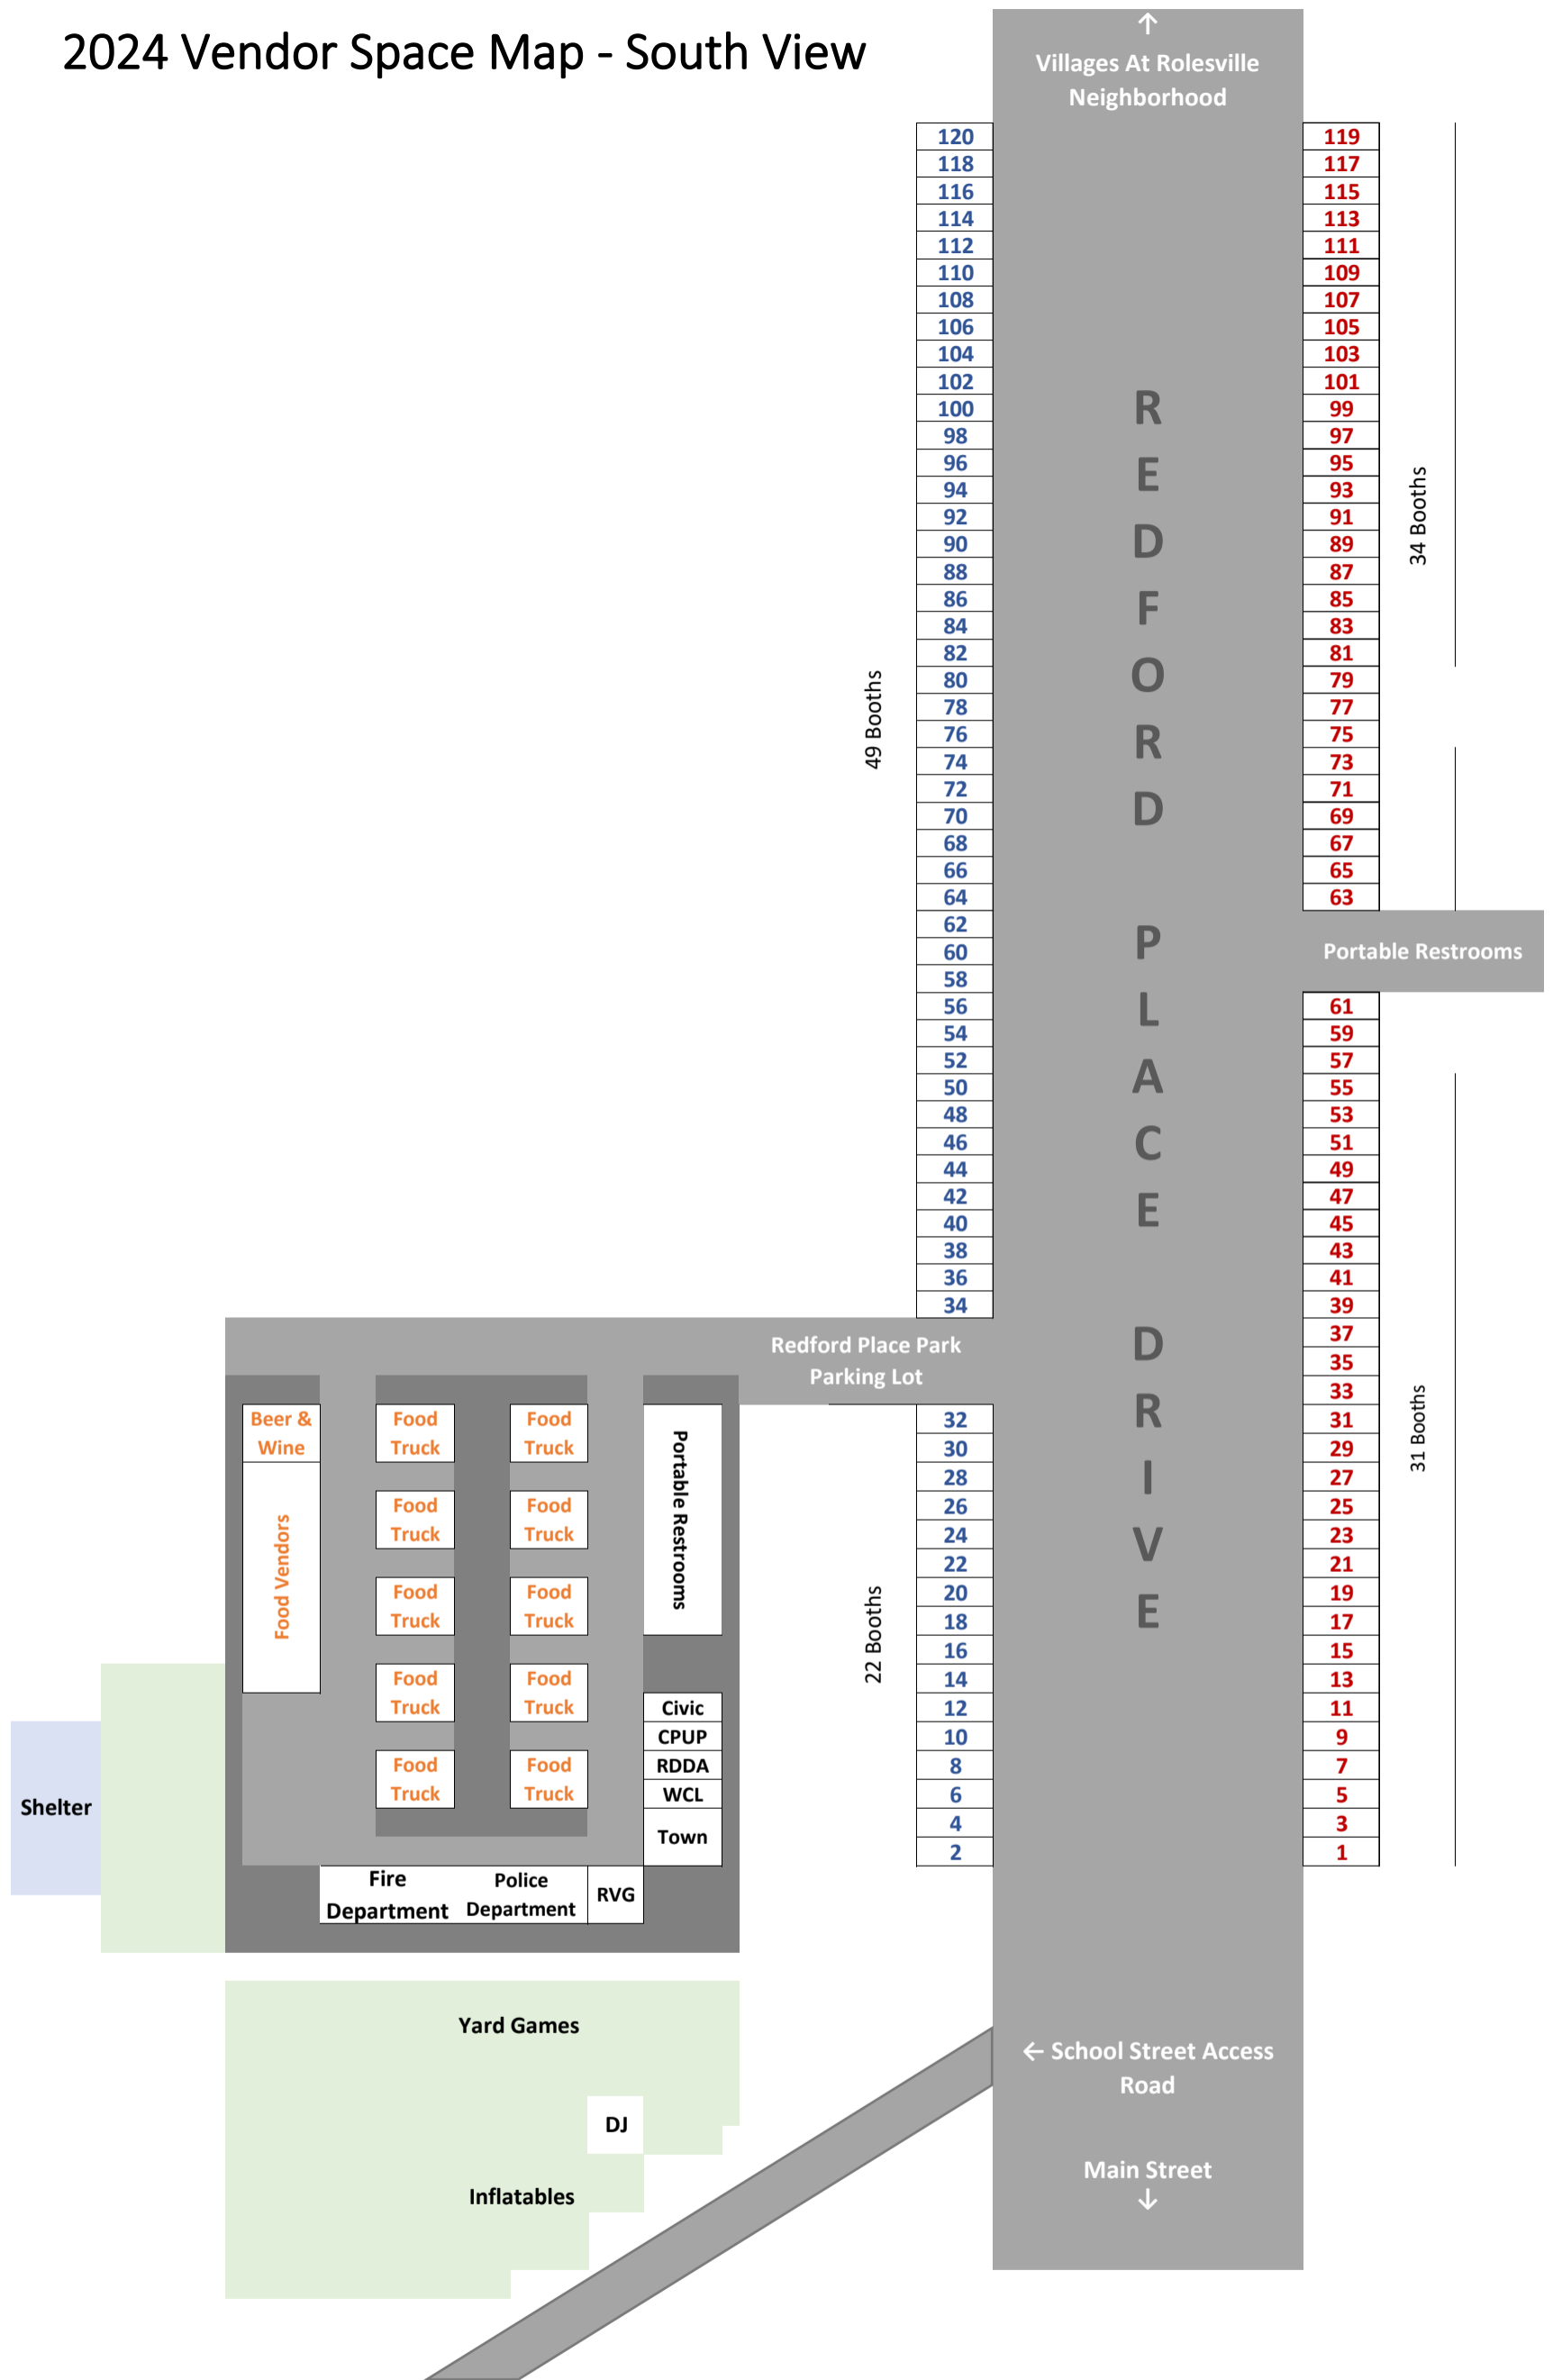

2024 Vendor Space Map - South View

2024 Street Vendor by number - South View

Vendor Parking		The Villages of Rolesville	
120	Alignment Health	Harris Distributors/Rainbow	119
118	The Apple Bar LLC	Cobblestone Village	117
116	StorageMax Rolesville	Crochet Creations by Teresa	115
114	Solis Jewelry	Rolesville Charter Academy	113
112	Commission Realty	SaltyFish Designs	111
110	Body Biology	Studio Masonuimous LLC.	109
108	i9 Sports	Dunn Deal Incorporated	107
106	Country Stone Candle Co	This and that by kat	105
104	Riccobene Associates Family Dentistry	Peak Performance Sports and Physical Therapy	103
102	MycreationElizabeth	Gifts of the Heart	101
100	Free Spirited Artistry	Beauty From Above	99
98	WF World Champion Taekwondo	Gutierrez Woodworking	97
96	Bottles by the Beach	Simply Chic by Freda LLC	95
94	Richland Creek Community Church	Wake2Print	93
92	Gaby's Crochet	Mina Leji' BoyMom Fashion	91
90	Chad's Custom Cutting Boards	Zulia Bakery	89
88	Ataraxis Travel	Callys Creations	87
86	Dominique's Engraved Creations	ELAN DENTAL	85
84	The Good Naturals	Southern Sparkle Sisters	83
82	J Tiger Taekwondo Academy	North Wake Eye Care	81
80	Crystal Tulip Jewelry Designs	The Sojo Group LLC	79
78	Village Church Rolesville	Fine Woodworking	77
76	Mortar and Pestle Company	Flat Rock Fragrances	75
74	Bumgarner & Martin Orthodontics	Welcome Home Realty Group	73
72	4A designs	Jenn's Sweets & Things	71
70	Nice Piece of Glass	Craft Station	69
68	Poppin Kollektables	Wake Forest Cornhole	67
66	Color Street	Portable Restrooms	
64	Washed Up Creations And Things	The Leopard Lady's Attic	65
62	Scentsy	The Wall Montage	61
60	Ryan Narron Photography & Glass	Dream Travel Unlimited	59
58	Celene & Camila Handmade	"A Touch of Yarn" and "Art Inspired by Susan"	57
56	Goldfish Swim School Wake Forest	Hope's Animal Kingdom Cat Rescue	55
54	Girl Scouts - NC Coastal Pines Region	PaperPie	53
52	Awaken NC LLC	Fragments That Remain LLC	51
50	Chester & Pearl	Double B Apiary & Farm	49
48	The Align Team Brokered By eXp Realty	Olive Tree People	47
46	A Beautiful Tan & Boutique	Journey Church of the Nazarene	45
44	Dental Care of Rolesville	Seamlessly Dasia	43
42	Eternal Jewelry NC	Anna's Handmade Soy Candles	41
40	Albraca Designs	KOH Books, LLC	39
38	Gotta Be Penelopes, LLC	Basically Bougie Boutique	37
36		Wake County Northern Regional Center	35
34		J&G Creative Expressions, LLC	33
	Redford Place Park Parking Lot	Surv Raleigh	31
32	Rolesville Chamber of Commerce	Roots Bodywork LLC	29
30	Rachel's Heavenly Sweets LLC	Positively Lettering	27
28	Girl Meets Glitter	The Daisy Butterfly	25
26	Rolesville Pediatric Dentistry	Boni Arendt Art Studio	23
24	Cozy Creations	Waxi Glow	21
22	Tor Futbol	Basket of Emotions, LLC	19
20	Kre8tive Threads	Life is Socks	17
18	Nothing Bundt Cakes	Brindledog Scents Amore Co	15
16	RBD'S Designs & Direct	Frog + Turtle Creations	13
14	Rolesville Physical Therapy	Kruse Chiropractic	11
12	Neuse Baptist Church		9
10	AAA Wake Forest		7
8	N/D Crafts		5
6	First Lady Fashions Inc.		3
4	The Senior Network		1
2			
	School Access Street	Food Lion	
	Main Street		