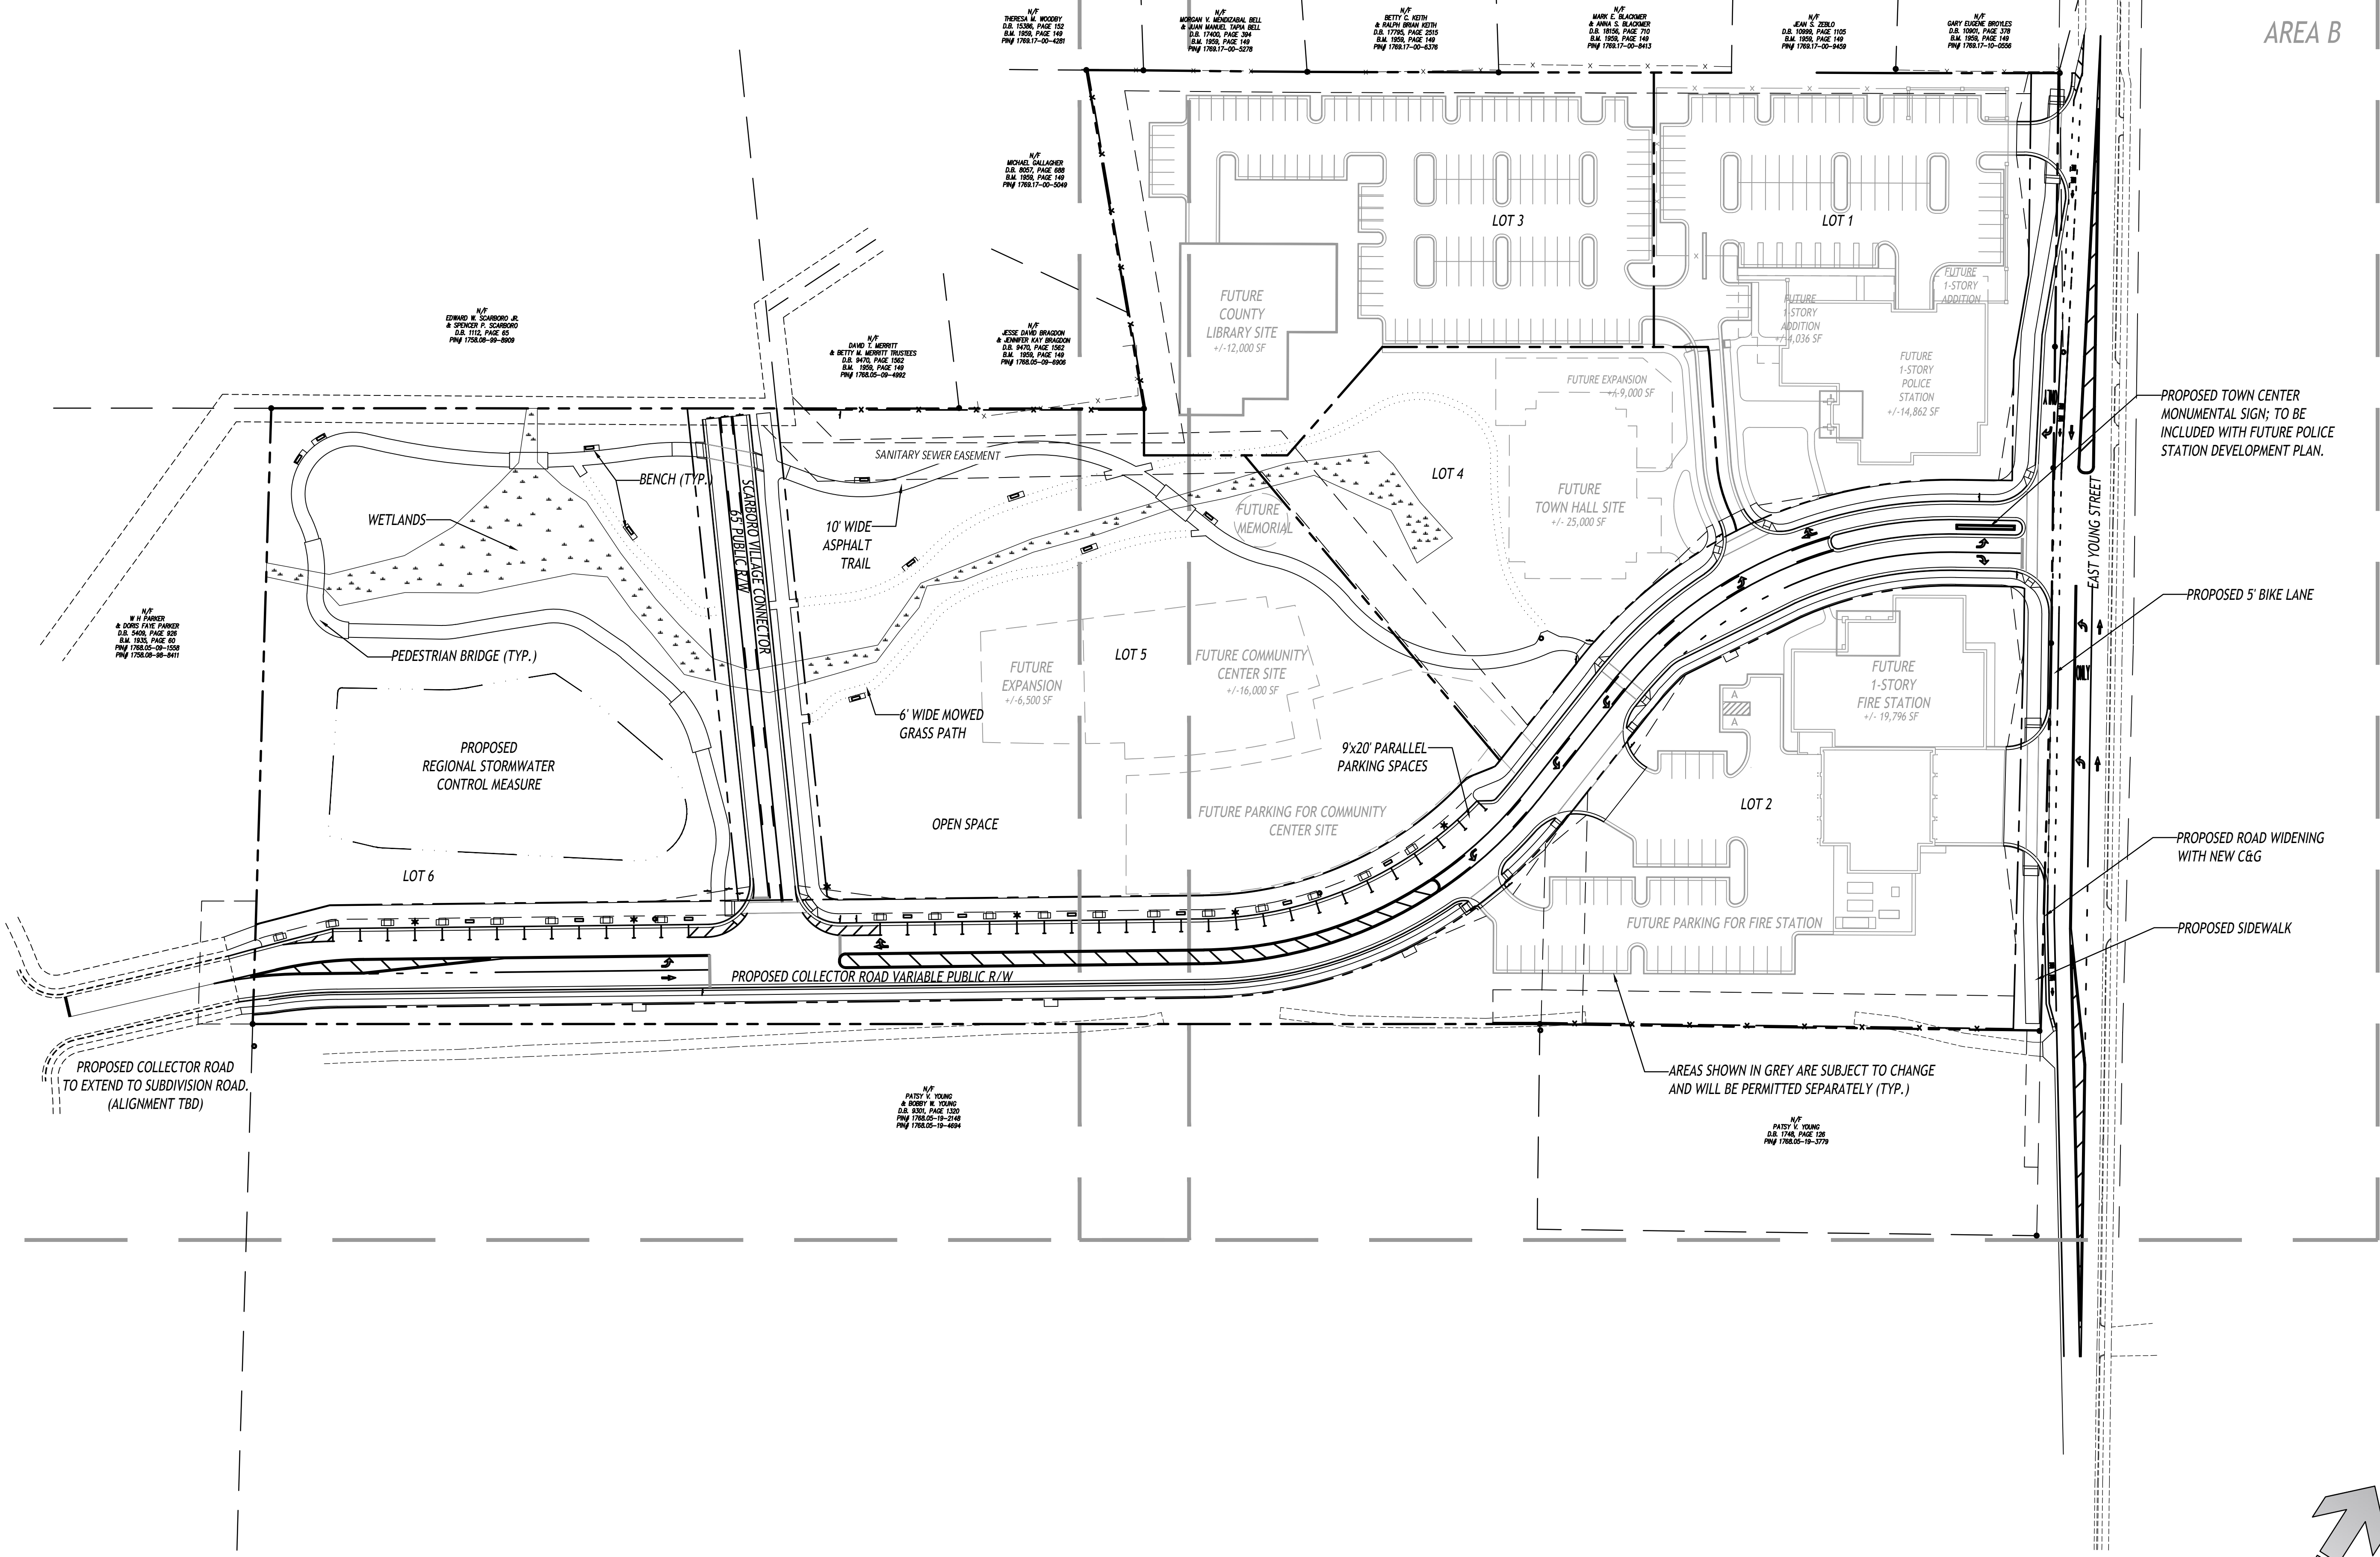

AREA A

AREA B

**CLH DESIGN**  
 CLH design, p.a.  
 400 Regency Forest Dr.  
 Suite 120  
 Cary, NC 27518  
 Phone: 919.319.6716  
 LA: C-106, PE: C-1595

PRELIMINARY PLANS  
FOR REVIEW ONLY

**Rolesville Town Campus  
 Infrastructure Package**  
 408 EAST YOUNG STREET, ROLESVILLE, NC  
**PERMIT SET**  
 Town of Rolesville  
 CID-25-07

NO.	DATE	DESCRIPTION

DESIGNED BY: KL, RW  
 DRAWN BY: PH, LM  
 DATE: 22-JAN-2026  
 PROJECT NO: 22-205

OVERALL SITE PLAN

C-1.00