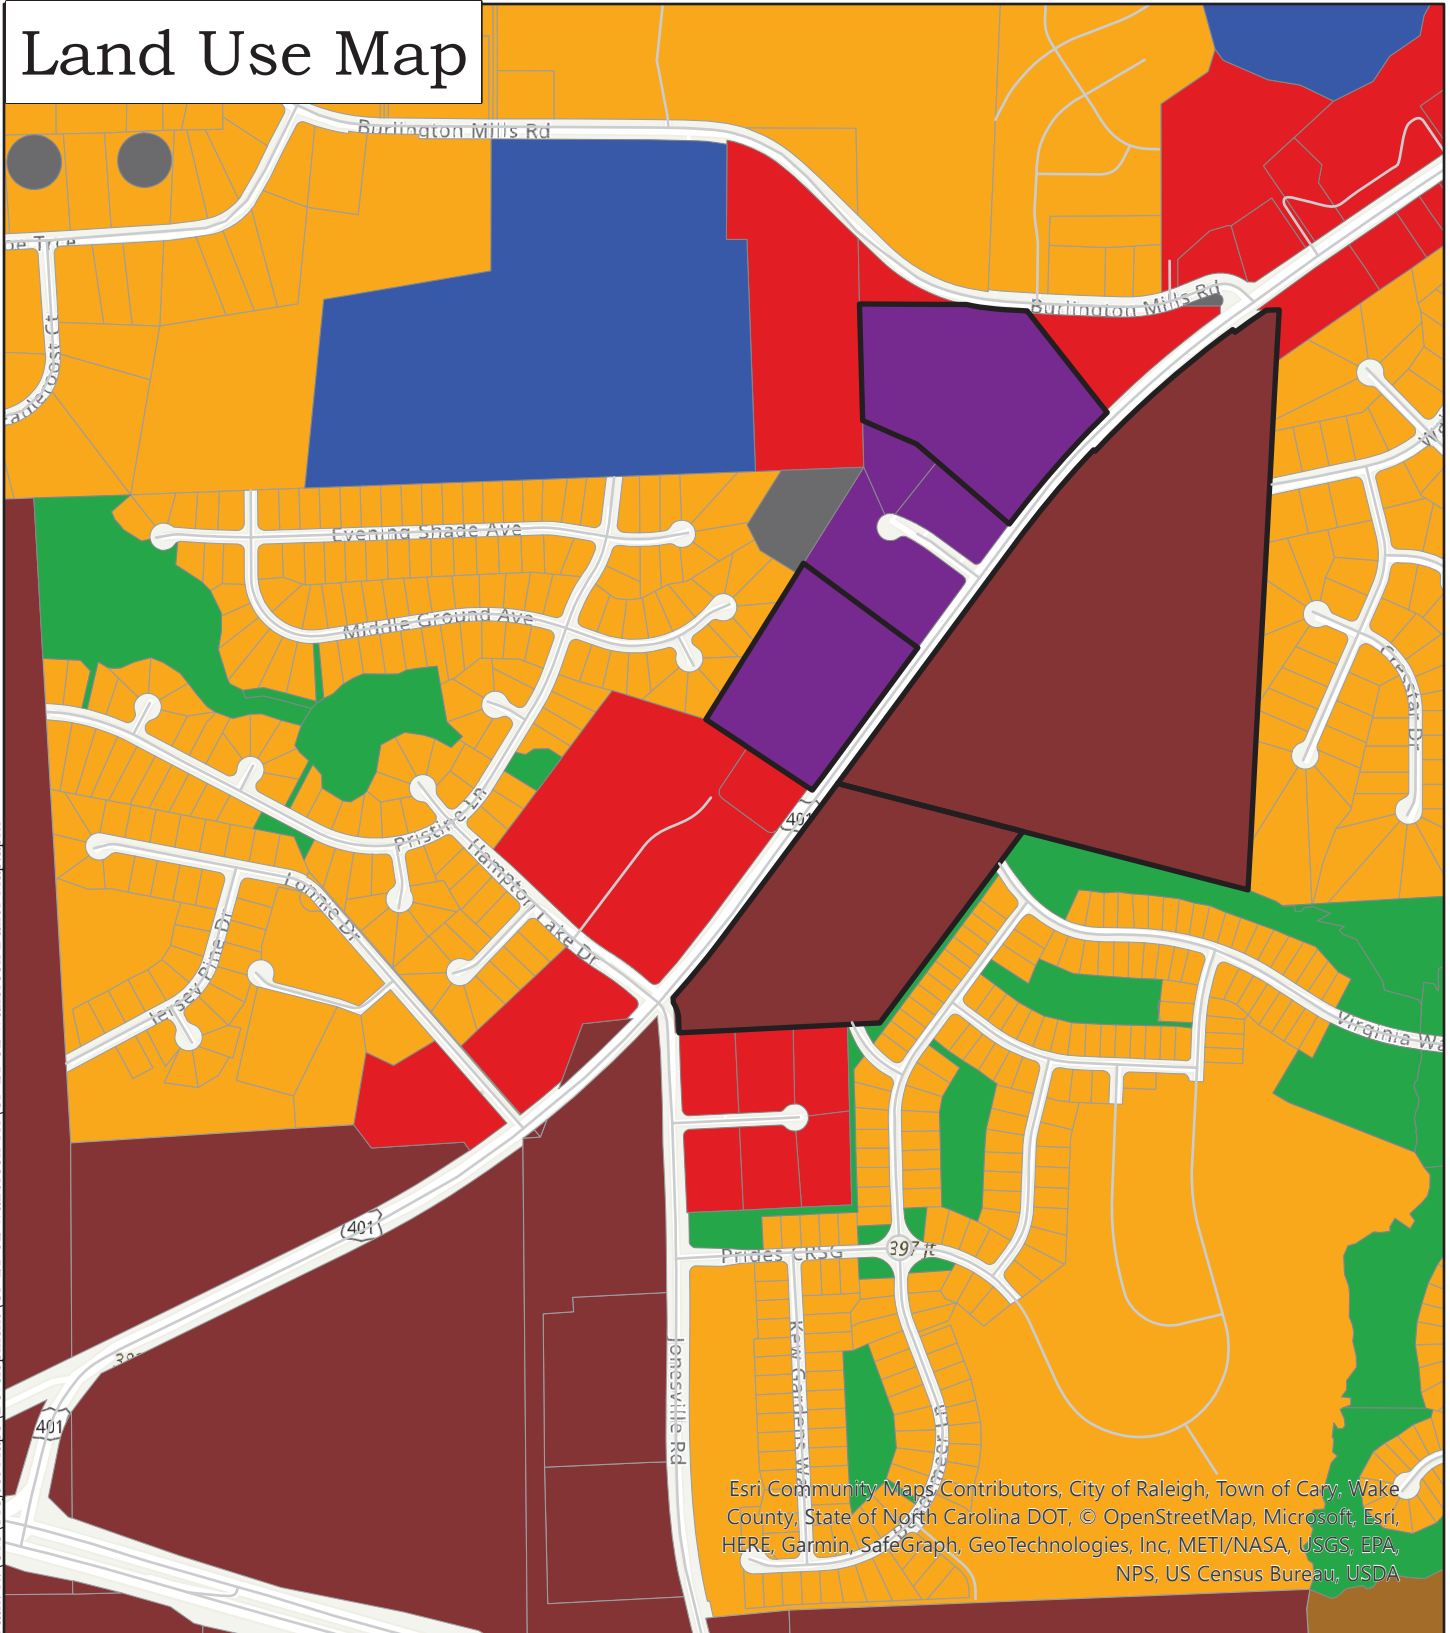

**Land Use Map**

Date Saved: 5/31/2022 9:33 AM

Path: R:\GIS\Project Maps\Development\SP 21-02 Wallbrook TH\SP 21-02 Wallbrook Buffer Map.aprx

Esri Community Maps Contributors, City of Raleigh, Town of Cary, Wake County, State of North Carolina DOT, © OpenStreetMap, Microsoft, Esri, HERE, Garmin, SafeGraph, GeoTechnologies, Inc, METI/NASA, USGS, EPA, NPS, US Census Bureau, USDA