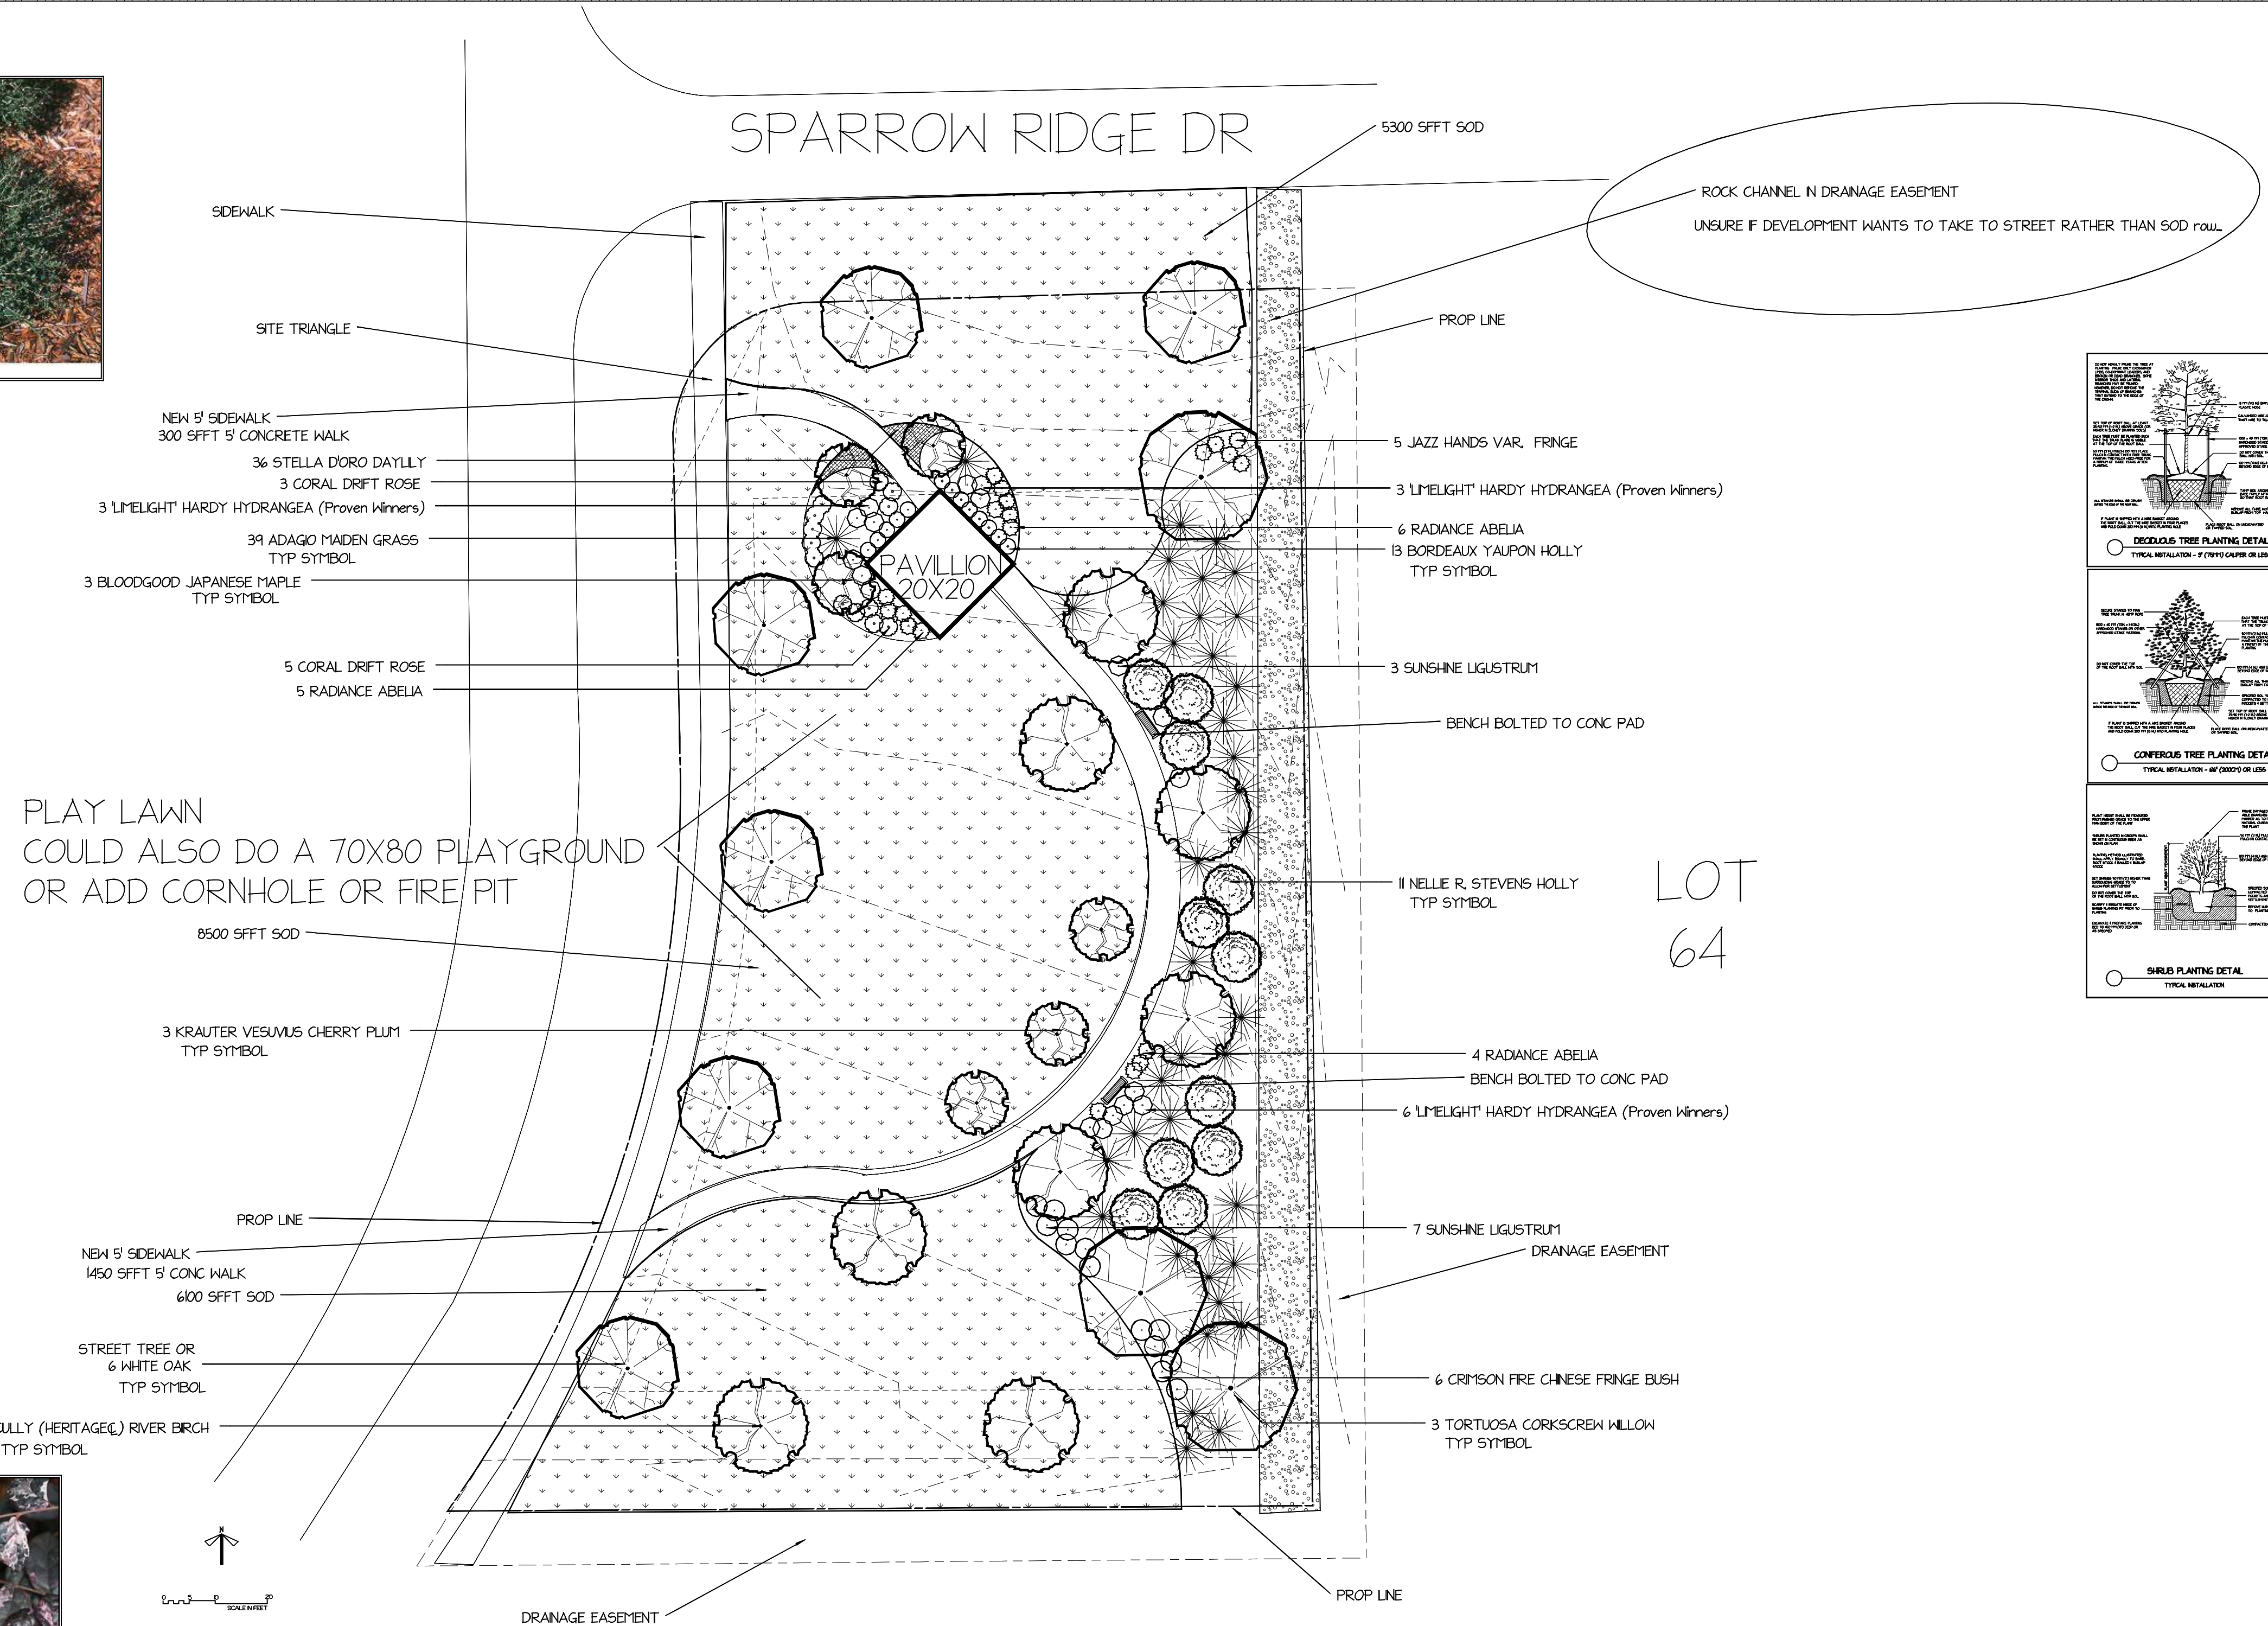

PLAY LAWN
COULD ALSO DO A 70X80 PLAYGROUND
OR ADD CORNHOLE OR FIRE PIT

LOT 63 PAVILLION PARK PLANTING PLAN

PLANT LIST

Qty	Botanical Name	Common Name	Size/Condition
Trees			
3	<i>Acer palmatum</i> (Palmatum Group) 'Bloodgood'	BLOODGOOD JAPANESE MAPLE	6'
7	<i>Betula nigra</i> 'Cully (Heritage)'	CULLY (HERITAGE) RIVER BIRCH	2" c multi stem
11	<i>Ilex</i> 'Nelle R. Stevens'	NELLE R. STEVENS HOLLY	6'
13	<i>Ilex vomitoria</i> 'Bordeaux'	BORDEAUX YAUPON HOLLY	3GAL
3	<i>Prunus cerasifera</i> 'Krauter Vesuvius'	KRAUTER VESUVIUS CHERRY PLUM	2" C 12" MIN
6	<i>Quercus alba</i>	WHITE OAK	25" C 14" MIN
3	<i>Salix matsudana</i> 'Tortuosid'	TORTUOSIA CORKSREW WILLOW	10'
Shrubs			
15	<i>Abelia x Grandiflora</i> 'Radance'	RADANCE ABELIA	3GAL
12	<i>Hydrangea paniculata</i> 'LimeLight' pp#12,674, dr#2319 (Proven Winners)	LIMELIGHT HARDY HYDRANGEA (Proven Winners)	3GAL
10	<i>Ligustrum sinense</i> 'Sunshine' PP20379	SUNSHINE LIGUSTRUM	3GAL
5	<i>Loropetalum chinense</i> var. 'fringe'	JAZZ HANDS VAR. FRINGE	3GAL
6	<i>Loropetalum chinense</i> var. 'rubrum' 'Crimson Fire'	CRIMSON FIRE CHINESE FRINGE BUSH	3GAL
8	<i>Rosa 'Medford'</i>	CORAL DRIFT ROSE	3G
Ornamental Grasses			
39	<i>Miscanthus sinensis</i> 'Adagio'	ADAGIO MAIDEN GRASS	3 GAL
Perennials and Annuals			
36	<i>Hemerocallis</i> 'Stella d'oro'	STELLA D'ORO DAYLILY	1 GAL

CLIENT : DRH
 PROJECT : CHANDLERS RIDGE
 PAVILLION PARK LOT 63
 LANDSCAPE PLAN

Miramonte Studio
 ART & DESIGN WORKS
 MARGOT@MIRAMONTESTUDIO.COM
 V.919.625.9801

DATE : 4/4/23
 REV :
 SCALE : 1"=10'
 NORTH : SHEET :
 1 OF 1