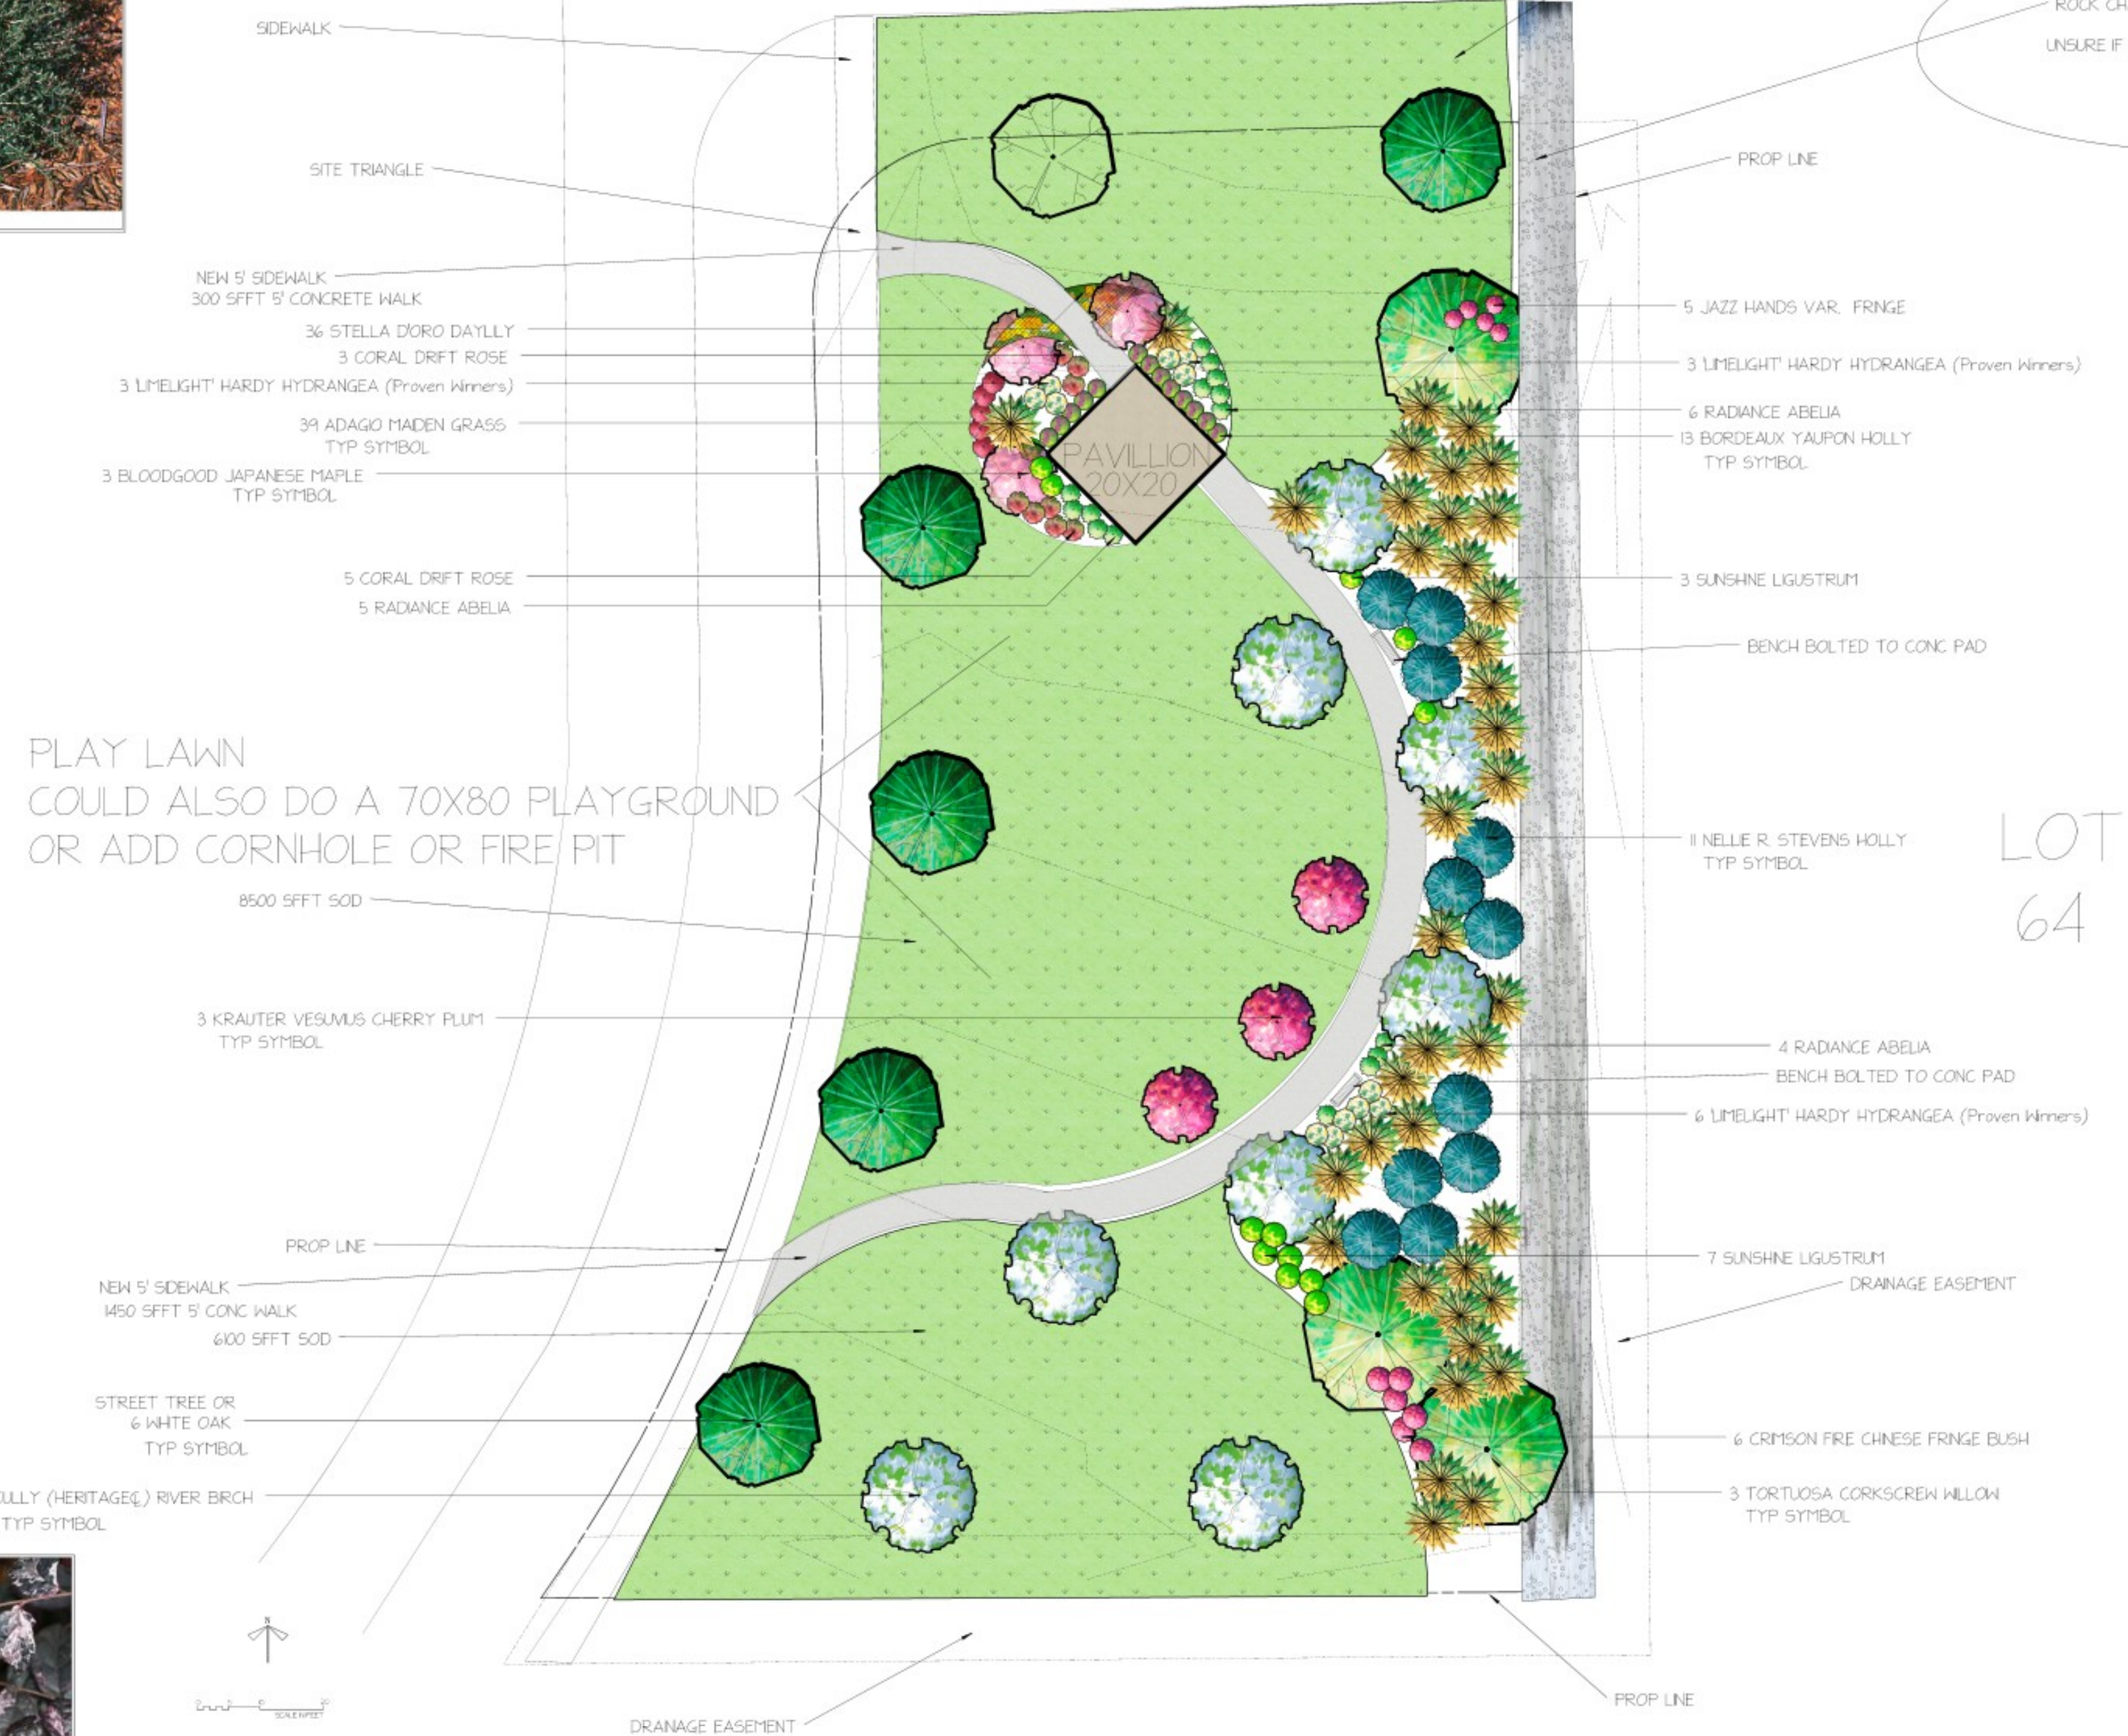

PLAY LAWN
COULD ALSO DO A 70X80 PLAYGROUND
OR ADD CORNHOLE OR FIRE PIT

LOT 63 PAVILLION PARK PLANTING PLAN

PLANT LIST

Qty	Botanical Name	Common Name	Size/Condition
Trees			
3	Acer palmatum (Palmatum Group) 'Bloodgood'	BLOODGOOD JAPANESE MAPLE	6'
7	Betula nigra 'Cully (Heritage)'	CULLY (HERITAGE) RIVER BIRCH	2" multi stem
1	Ilex 'Nelle R. Stevens'	NELLE R. STEVENS HOLLY	6'
13	Ilex vomitoria 'Bordeaux'	BORDEAUX YAUPON HOLLY	3 GAL
3	Prunus cerasifera 'Krauter Vesuvius'	KRAUTER VESUVIUS CHERRY PLUM	2" C 1 1/2 IN
6	Quercus alba	WHITE OAK	2 1/2" C 1 1/2 IN
3	Salix matsudana 'Tortuosa'	TORTUOSA CORKSCREW WILLOW	10'
Shrubs			
15	Abelia x Grandiflora 'Radance'	RADANCE ABELIA	3 GAL
12	Hydrangea paniculata 'LimeLight' p#R2874, dr#2318 (Proven Winners)	LIMELIGHT HARDY HYDRANGEA (Proven Winners)	3 GAL
10	Ligustrum Sinense 'Sunshine' PF20379	SUNSHINE LIGUSTRUM	3 GAL
5	Laropetalum chinense 'Jazz'	JAZZ HANDS VAR. FRINGE	3 GAL
6	Laropetalum chinense var. rubrum 'Crimson Fire'	CRIMSON FIRE CHINESE FRINGE BUSH	3 GAL
8	Rosa 'MeahFord'	CORAL DRIFT ROSE	3 GAL
Ornamental Grasses			
39	Miscanthus sinensis 'Adagio'	ADAGIO MAIDEN GRASS	3 GAL
Perennials and Annuals			
36	Heemerocallis 'Stella d'Or'	STELLA D'ORO DAYLILY	1 GAL

CLIENT : DRH
 PROJECT : CHANDLERS RIDGE
 PAVILLION PARK LOT 63
 LANDSCAPE PLAN

Miramonte Studio
 ART & DESIGN WORKS
 MARGOT@MIRAMONTESTUDIO.COM
 V.919.625.9801

DATE : 4/4/23
 REV :
 SCALE : 1"=10'
 NORTH : SHEET :
 1 OF 1