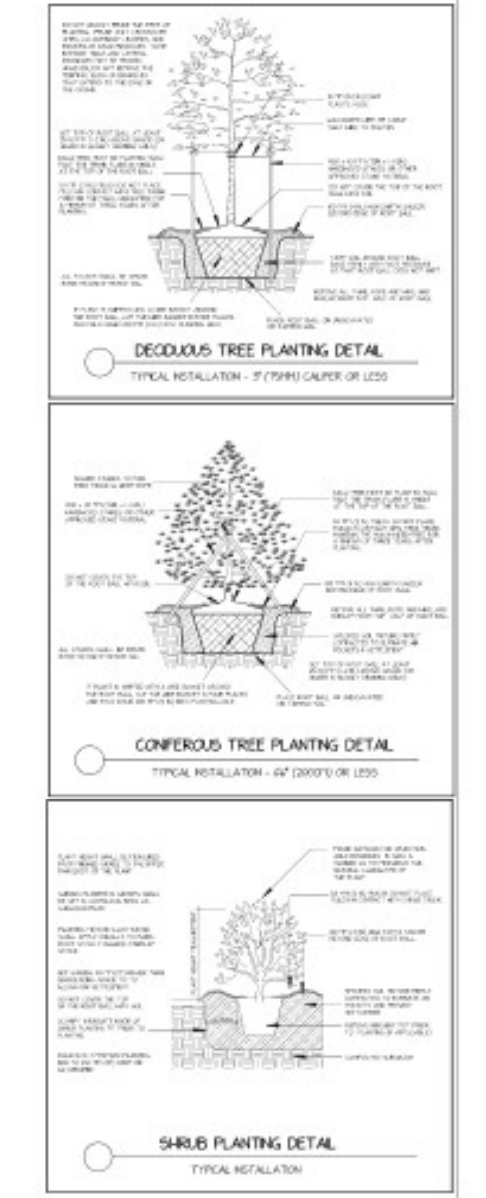

PLAY LAWN
COULD ALSO DO A 70X80 PLAYGROUND
OR ADD CORNHOLE OR FIRE PIT

LOT 63 PAVILLION PARK PLANTING PLAN

PLANT LIST

Qty	Botanical Name	Common Name	Size/Condition
Trees			
3	Acer palmatum (Palmatum Group) 'Bloodgood'	BLOODGOOD JAPANESE MAPLE	6'
7	Betula nigra 'Cully (Heritage)'	CULLY (HERITAGE) RIVER BIRCH	2" multi stem
1	Ilex 'Nelle R. Stevens'	NELLE R. STEVENS HOLLY	6'
13	Ilex vomitoria 'Bordeaux'	BORDEAUX YAUPON HOLLY	3 GAL
3	Prunus cerasifera 'Krauter Vesuvius'	KRAUTER VESUVIUS CHERRY PLUM	2" C 1 1/2 IN
6	Quercus alba	WHITE OAK	2 1/2" C 1 1/2 IN
3	Salix matsudana 'Tortuosa'	TORTUOSA CORKSCREW WILLOW	10'
Shrubs			
15	Abelia x Grandiflora 'Radance'	RADANCE ABELIA	3 GAL
12	Hydrangea paniculata 'LimeLight' p#R2874, dr#2318 (Proven Winners)	LIMELIGHT HARDY HYDRANGEA (Proven Winners)	3 GAL
10	Ligustrum Sinense 'Sunshine' PF20379	SUNSHINE LIGUSTRUM	3 GAL
5	Laropetalum chinense 'Jazz'	JAZZ HANDS VAR. FRINGE	3 GAL
6	Laropetalum chinense var. rubrum 'Crimson Fire'	CRIMSON FIRE CHINESE FRINGE BUSH	3 GAL
8	Rosa 'MeahFord'	CORAL DRIFT ROSE	3 GAL
Ornamental Grasses			
39	Miscanthus sinensis 'Adagio'	ADAGIO MAIDEN GRASS	3 GAL
Perennials and Annuals			
36	Heemerocallis 'Stella d'Or'	STELLA D'ORO DAYLILY	1 GAL