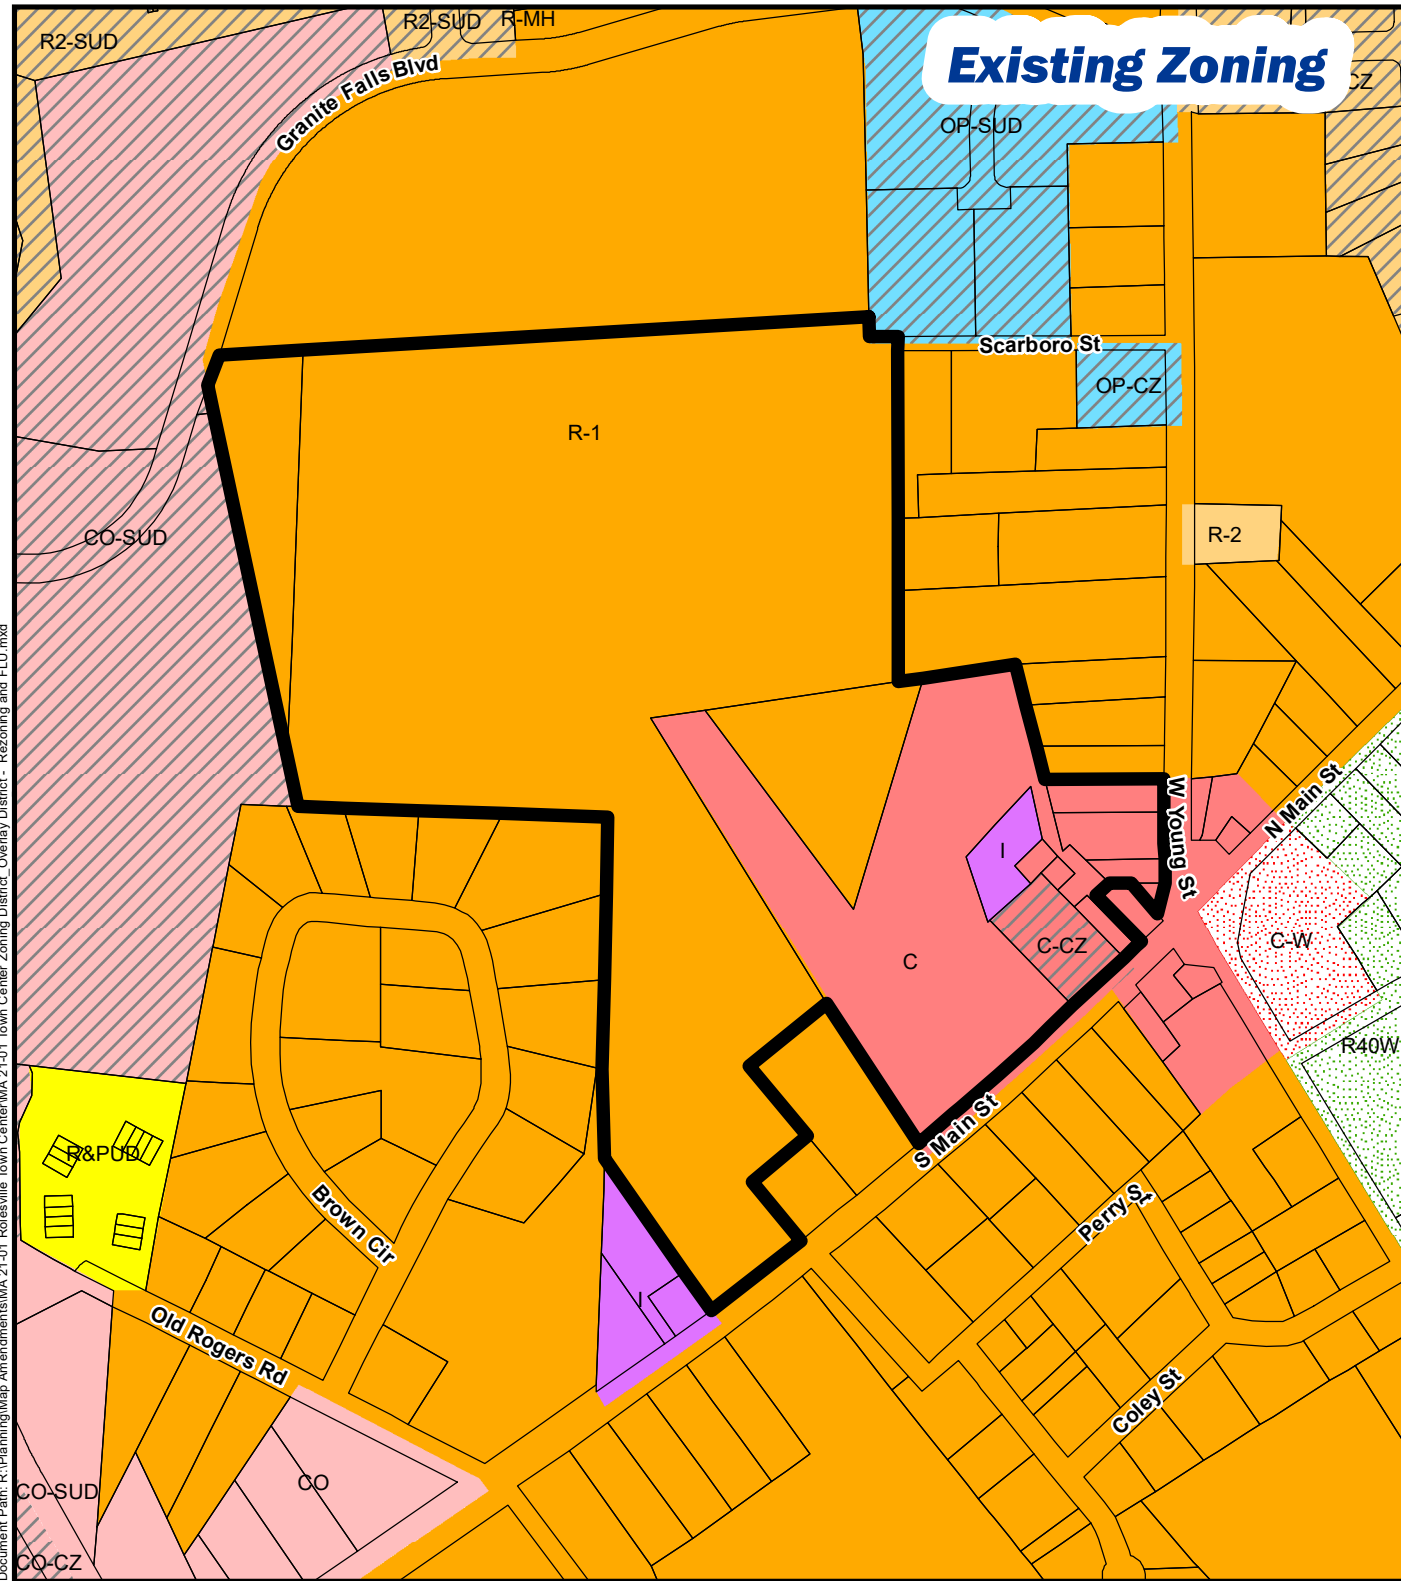

# MA 21-01 - Town Center Zoning District

Document Path: R:\Planning\Map Amendments\MA 21-01 Rolesville Town Center\MA 21-01 Town Center Zoning District - Overlay District - Rezoning and FLU.mxd

## Legend

-  MA 21-01 - Rezone to TC District
-  Town Center Overlay District

1 inch = 400 feet