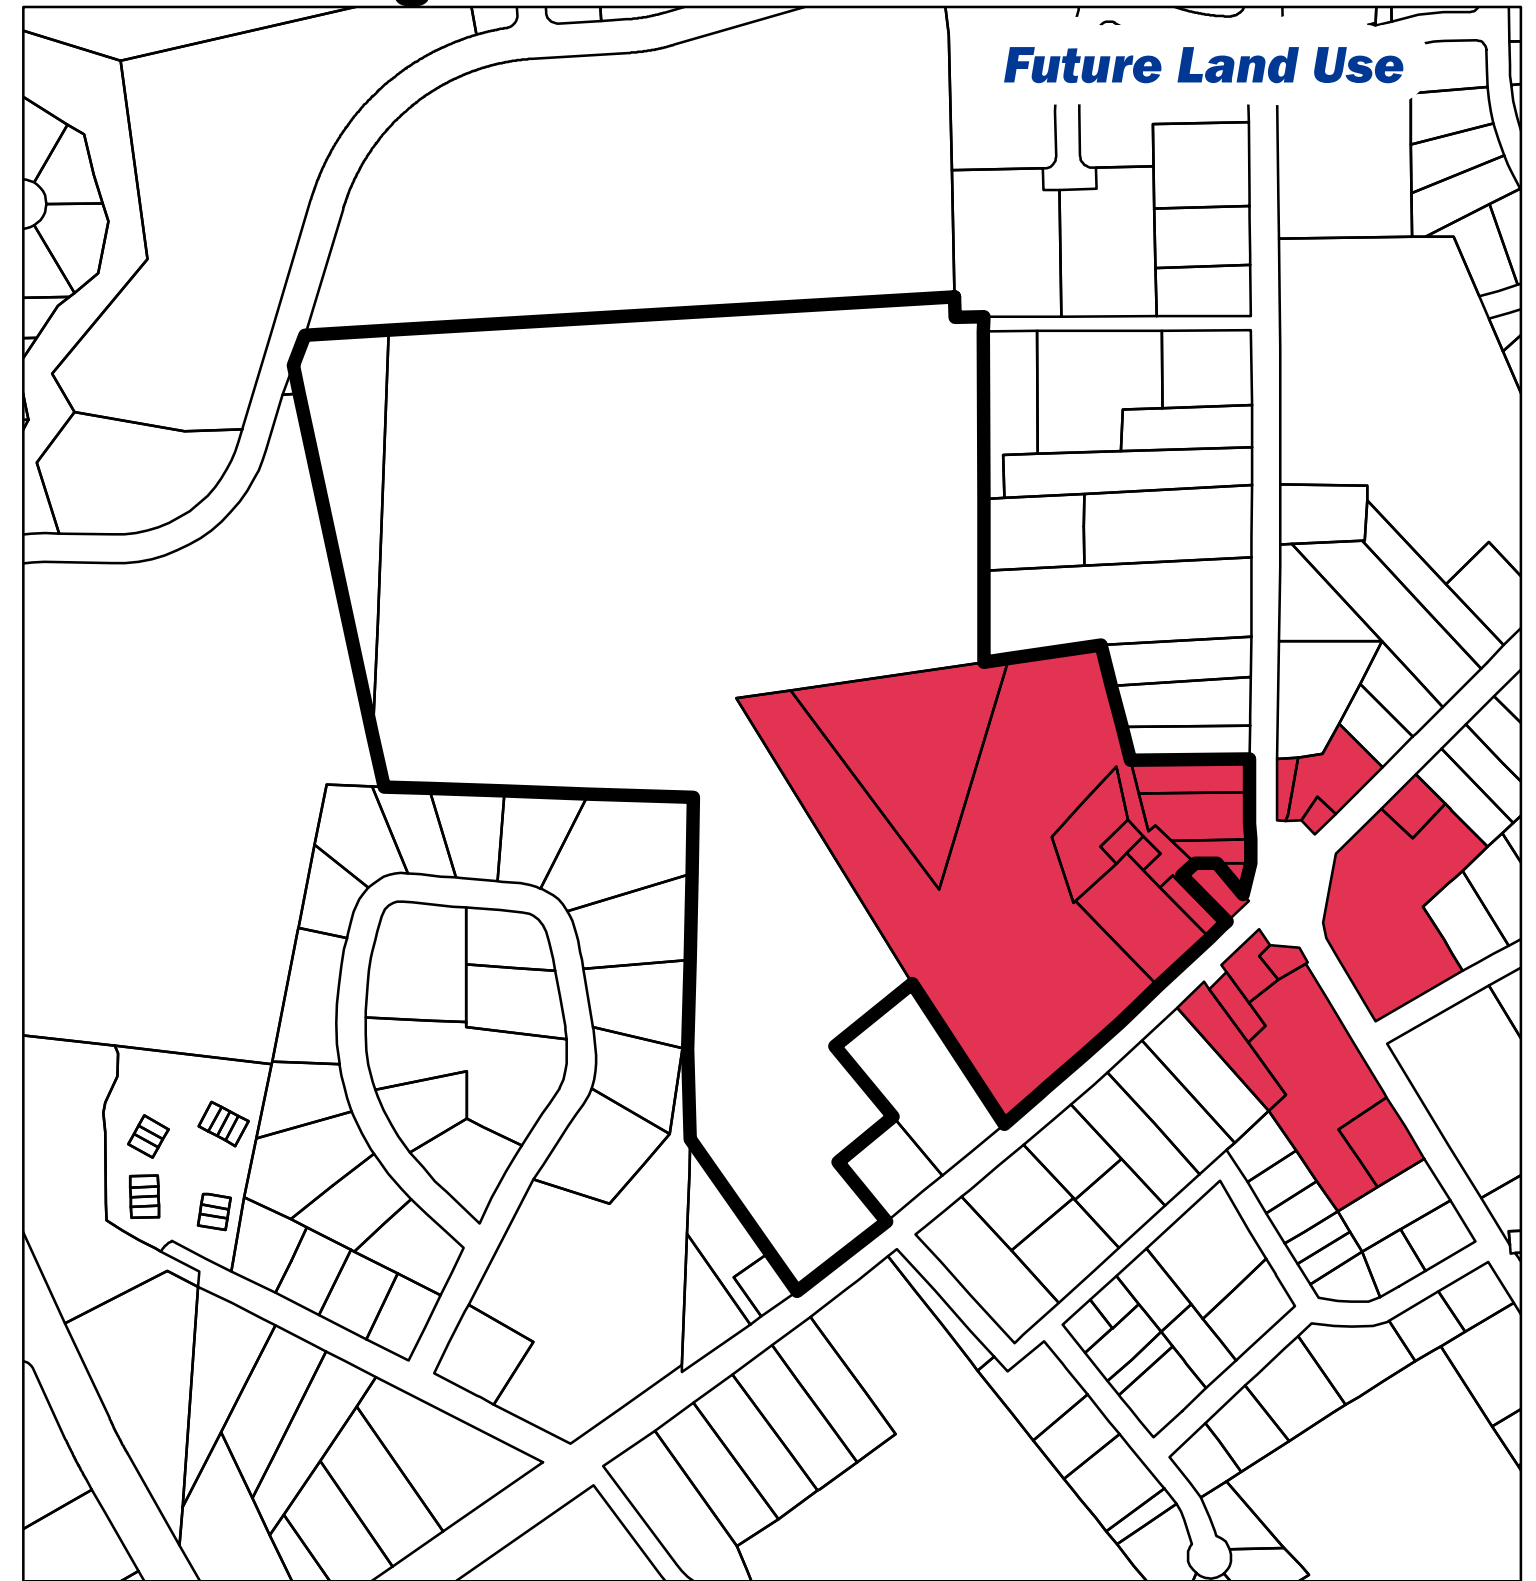

# MA 21-01 - Town Center Zoning District

Document Path: R:\Planning\Map Amendments\MA 21-01 Rolesville Town Center\MA 21-01 Town Center Zoning District - Overlay District - Rezoning and FLU.mxd

## Legend

-  MA 21-01 - Rezone to TC District
-  Town Center Overlay District

1 inch = 400 feet