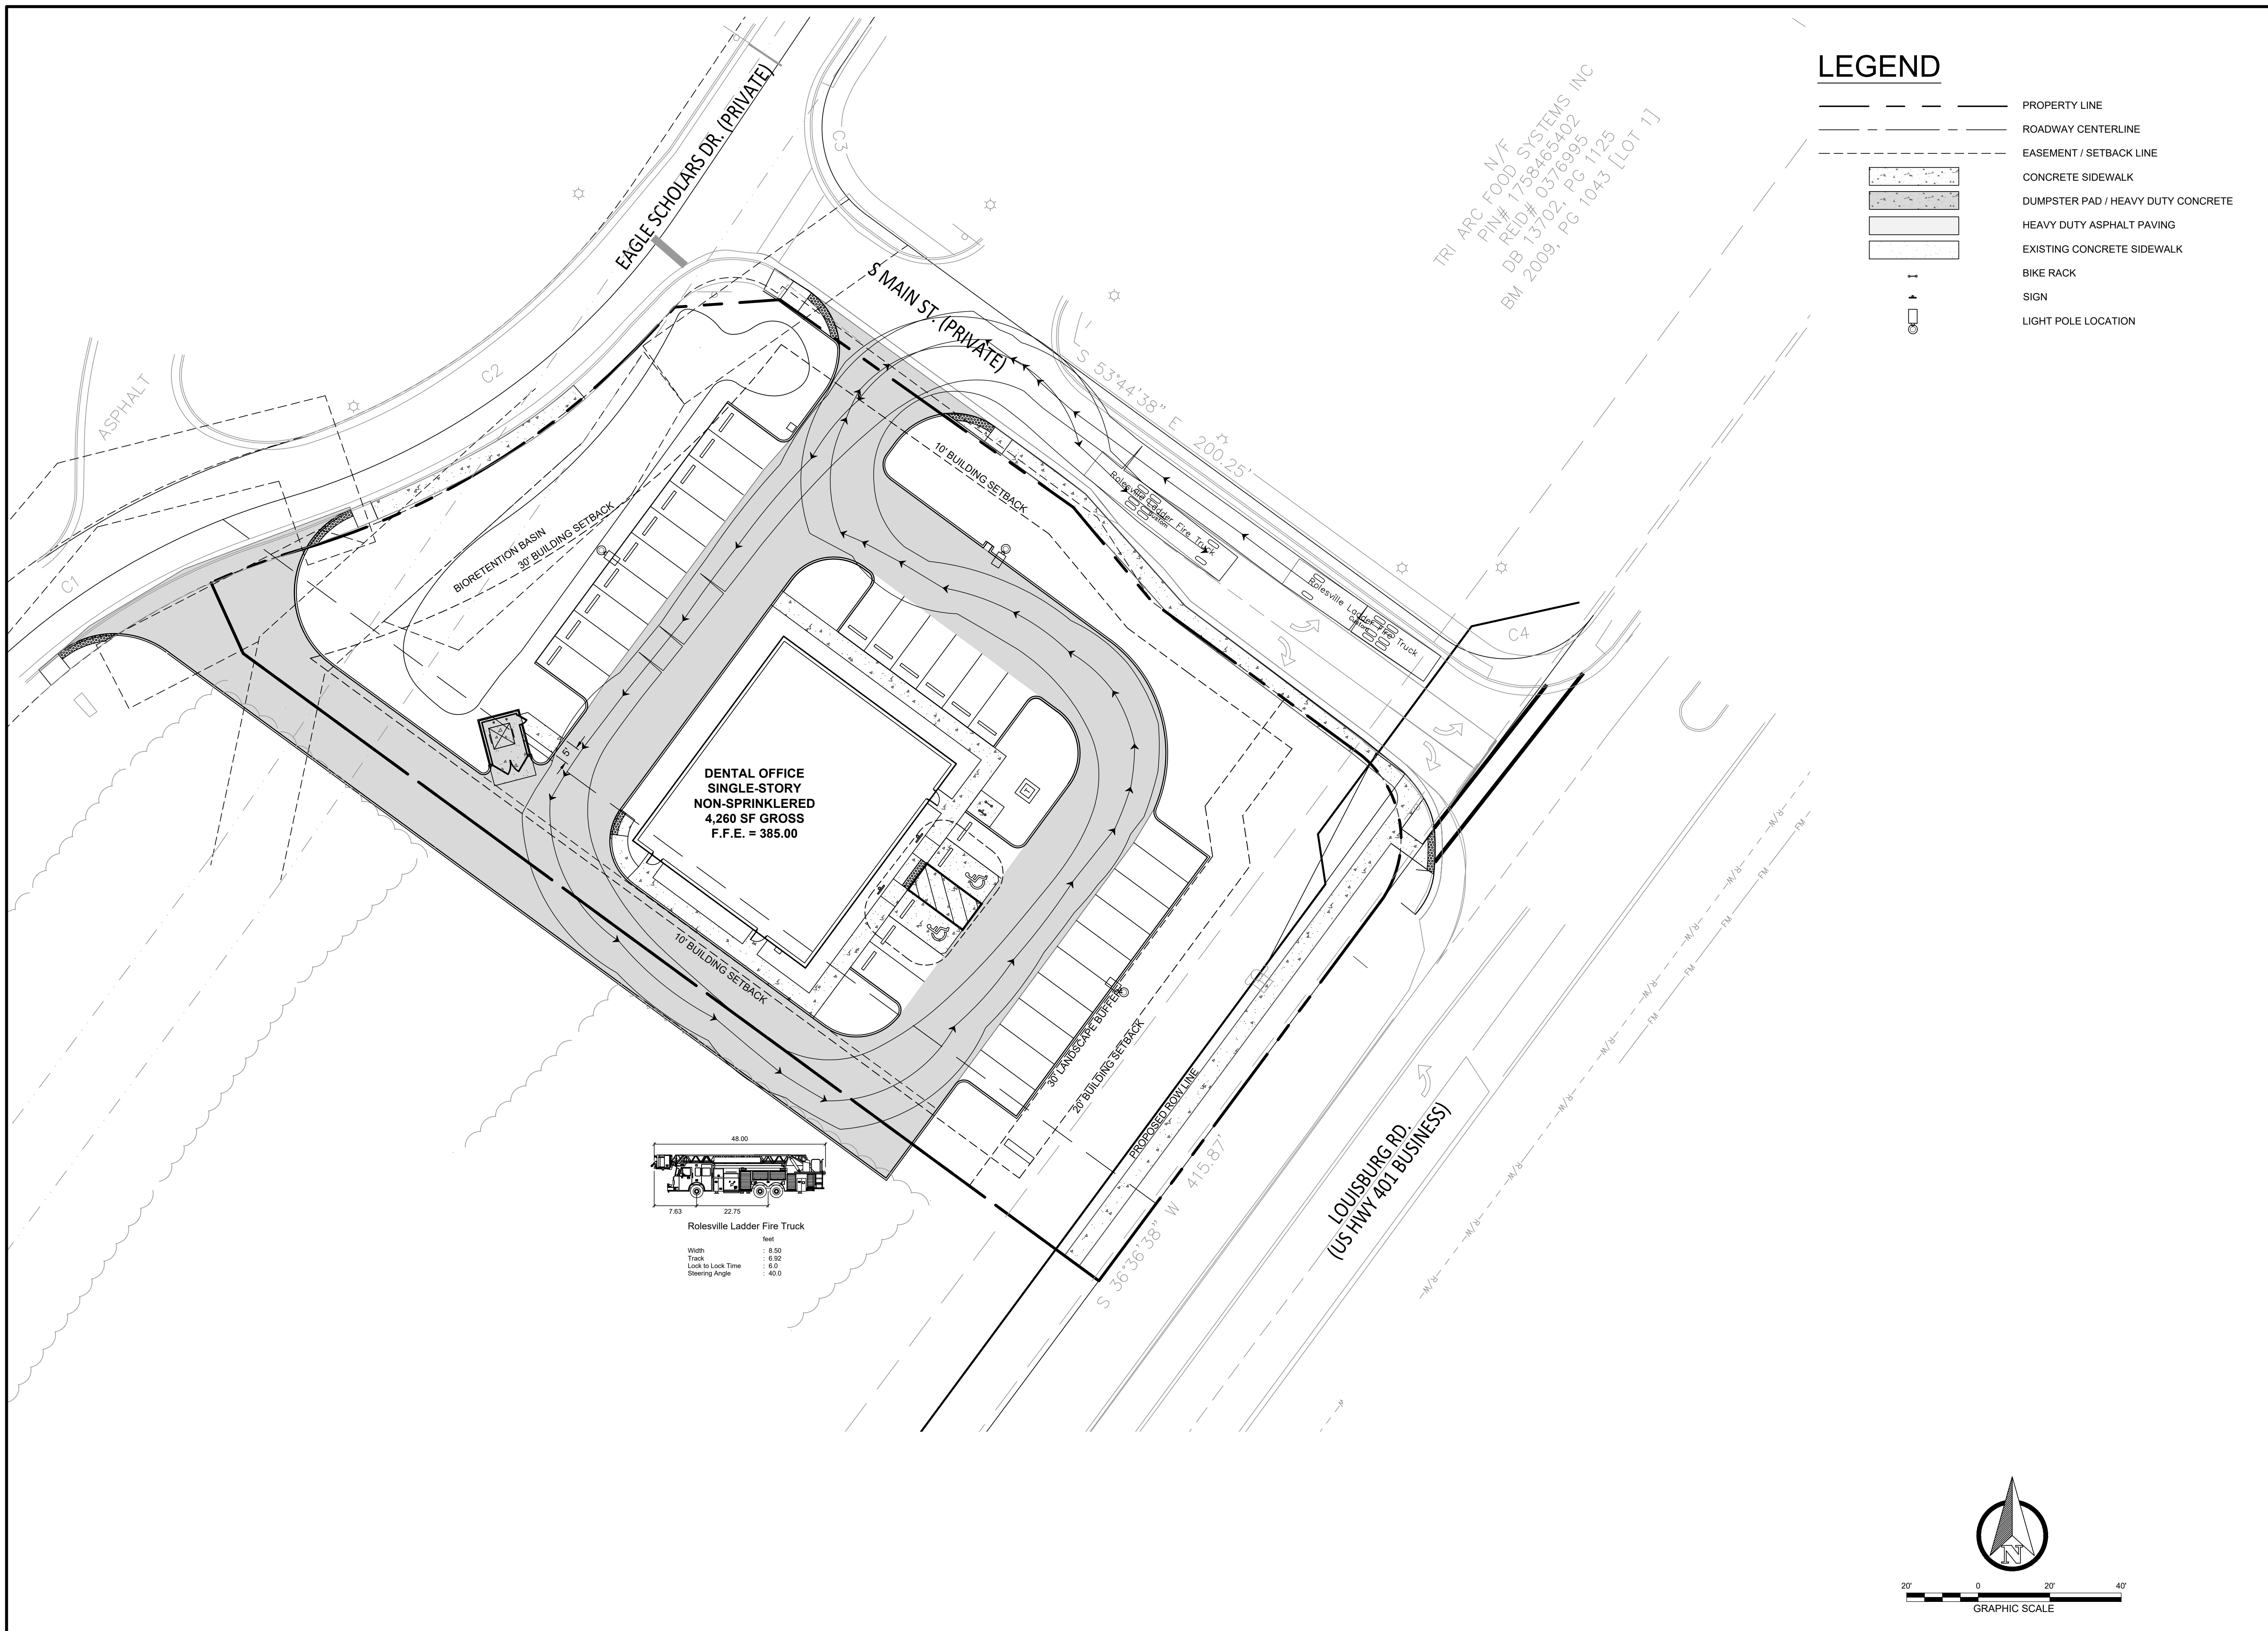

21040 - Fire Truck Exhibit.dwg

TRI ARC FOOD SYSTEMS INC
 N/A
 PIN# 1758465402
 REID# 0376995
 DB 13702, PG 1125
 BM 2009, PG 1043 [LOT 1]

LEGEND

- PROPERTY LINE
- ROADWAY CENTERLINE
- EASEMENT / SETBACK LINE
- [Pattern] CONCRETE SIDEWALK
- [Pattern] DUMPSTER PAD / HEAVY DUTY CONCRETE
- [Pattern] HEAVY DUTY ASPHALT PAVING
- [Pattern] EXISTING CONCRETE SIDEWALK
- [Symbol] BIKE RACK
- [Symbol] SIGN
- [Symbol] LIGHT POLE LOCATION

Rolesville Ladder Fire Truck

feet	
Width	8.50
Truck	6.32
Lock to Lock Time	6.0
Steering Angle	40.0

ROLESVILLE DENTAL OFFICE
 WMG DEVELOPMENT, LLC
 NORTH OF HAMPTON LAKE DR. & LOUISBURG RD.
 ROLESVILLE, N.C.

ORIGINAL ISSUE DATE: 01/05/22

REVISIONS:

REVISION	DATE
REVISION 1	03/28/2022

PROJ. NO.: 21040

FIRE TRUCK EXHIBIT

EX A

IF THIS SHEET DOES NOT MEASURE 24"x36" IT HAS BEEN ENLARGED OR REDUCED. PLEASE ADJUST SCALE ACCORDINGLY.