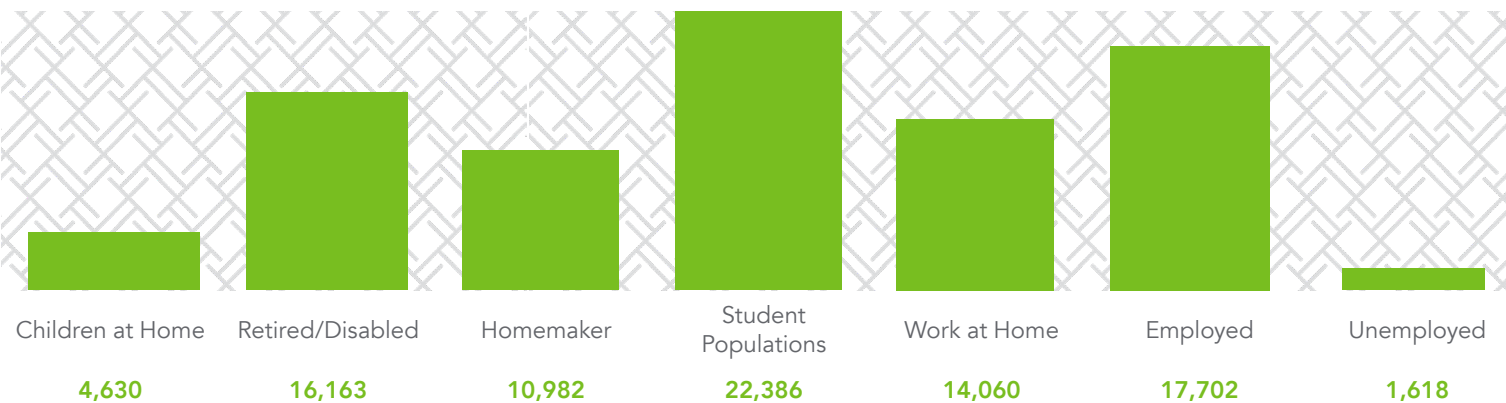

GAP Analysis

\$695,200,093 (CTA Demos)

Other General Merchandise Stores	\$158,795,908
Building Material & Supplies Dealers	\$85,972,412
Limited-Service Eating Places	\$81,710,809
Health & Personal Care Stores	\$65,473,017
Department Stores	\$49,751,558
Full-Service Restaurants	\$40,230,807
Auto Parts, Accessories, & Tire Stores	\$37,917,922
Clothing Stores	\$26,888,167
Sporting Goods, Hobby, Musical Instrument	\$26,042,631
Lawn & Garden Equipment & Supplies	\$21,936,099
Other Miscellaneous Store Retailers	\$17,848,756
Furniture Stores	\$16,216,969
Shoe Stores	\$16,097,724
Special Food Services	\$14,389,268
Home Furnishings Stores	\$10,229,410
Jewelry, Luggage & Leather Goods	\$9,984,520
Bars/Drinking Places	\$5,527,666
Specialty Food Stores	\$5,244,098
Electronics & Appliance Stores	\$4,942,352

Daytime Population

Peer Analysis

The Peer Analysis, developed by Retail Strategies and Tetrad, identifies retail areas with similar demographics and retail characteristics. It uses data from a 5 or 10 minute drive time from major comparable retail corridors across the country.