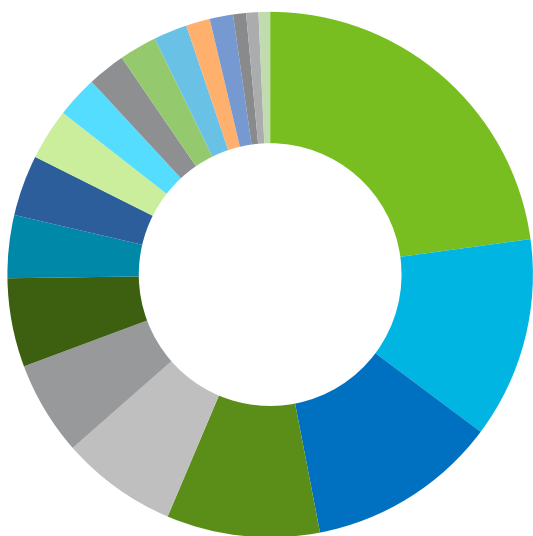

Town Contact Information

Mical McFarland
Economic Development Director
mmcfarland@rolesvillenc.gov
502 Southtown Circle, P.O. Box 250
Rolesville, NC 27571
rolesvillenc.gov

Custom Trade Area Demographics

GAP Analysis

$695,200,093 (CTA Demos)

Other General Merchandise Stores	$158,795,908
Building Material & Supplies Dealers	$85,972,412
Limited-Service Eating Places	$81,710,809
Health & Personal Care Stores	$65,473,017
Department Stores	$49,751,558
Full-Service Restaurants	$40,230,807
Auto Parts, Accessories, & Tire Stores	$37,917,922
Clothing Stores	$26,888,167
Sporting Goods, Hobby, Musical Instrument	$26,042,631
Lawn & Garden Equipment & Supplies	$21,936,099
Other Miscellaneous Store Retailers	$17,848,756
Furniture Stores	$16,216,969
Shoe Stores	$16,097,724
Special Food Services	$14,389,268
Home Furnishings Stores	$10,229,410
Jewelry, Luggage & Leather Goods	$9,984,520
Bars/Drinking Places	$5,527,666
Specialty Food Stores	$5,244,098
Electronics & Appliance Stores	$4,942,352

Daytime Population

Peer Analysis

The Peer Analysis, developed by Retail Strategies and Tetrad, identifies retail areas with similar demographics and retail characteristics. It uses data from a 5 or 10 minute drive time from major comparable retail corridors across the country.

Matthews, NC	2315 Matthews Township Pkwy
Gastonia, NC	104 Hollifield St
Monroe, NC	2607 James Hamilton Rd
Mooresville, NC	621 N Main St
Holly Springs, NC	152 Grand Hill Place
Clayton, NC	11665 US Hwy 70 W
Willow Spring, NC	7094 Kennebec Rd
Fuquay Varina, NC	806 S Main St
Wilmington, NC	605 S Ridge Blvd
Garner, NC	10525 Cleveland Rd

Rolesville, North Carolina

Demographics